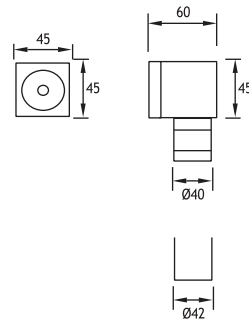

- Voltage** : 240V A.C with integrated driver
(24V AC or DC on request)
- Lens** : 10°, 25°, 40°
- Diffuser** : Clear Glass 8 mm (Frosted Glass on request)
- Cable** : Potted 2 m 3x0,75 H03 VV-F

Honeycomb
Code No: 953541