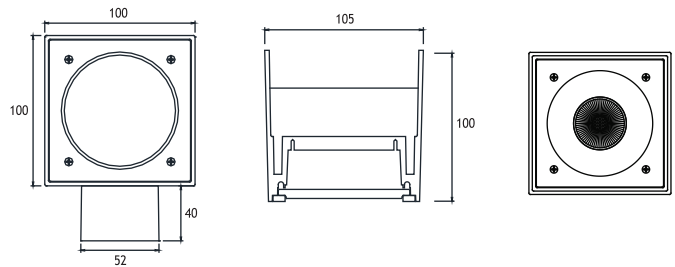

- Voltage** : 240V A.C with integrated driver  
(24V AC or DC on request)
- Lens** : 20°, 32°, 52°
- Diffuser** : Clear Glass 8 mm (Frosted Glass on request)
- Cable** : Potted 5 m 3x0,75 H03 VV-F

Multichip LED	Total Lighting Output	Code No
350 mA (9W)	756 lm	434032