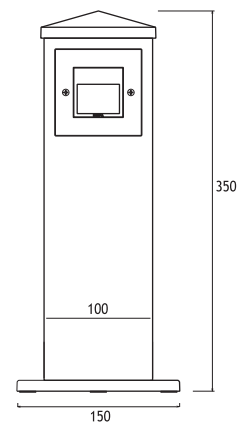

BELLA

LED BOLLARDS

Class I IP65 IK08

Available in any of these RAL colors

- Head**
- Die cast aluminium
- Diffuser**
- Tempered Glass 4 mm
- Pipe**
- Extrusion aluminium
- Base**
- Polyamide (black color)
- Paint**
- Electrostatic powder

One Way Asymmetrical

- Voltage** : 240V AC with integrated driver
(12V DC or 24V DC on request)
- Diffuser** : Clear Glass 4 mm
- Cable** : Potted 5 m 3x0,75 H03 VV-F

1 Linear LED 3W		Total Lighting Output	Code No
☪ Natural White	5000 K	295 lm	149102