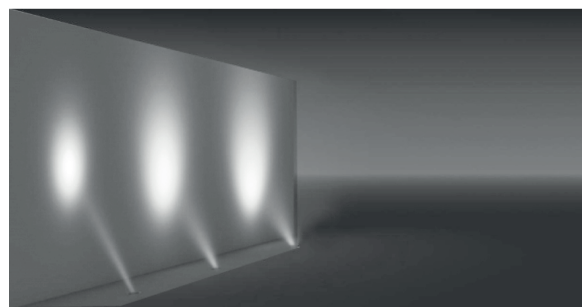

DARA 3 SURFACE MOUNTED FIXTURES

Class I IP65 IK10

Available in any of these RAL colors

The Belkis Surface Mounted Uplighter, completely made of 316L stainless steel is ideal for areas where corrosive agents such as salt water or fertilizers would harm aluminium fixtures. The fixture can be mounted without harm to any surface and therefore is ideal for protected and historical sites where mounting recessed fixtures is not permitted.

Body

Die cast aluminium

Diffusers

4 mm Tempered Glass

Paint

Electrostatic powder

Gaskets

Silicone

Screws

316L Stainless Steel

- **Voltage** : 240V AC with integrated driver
  (24V AC or DC on request)
- **Lens** : 10°, 25°, 40°
- **Diffuser** : Clear Glass 8 mm (Frosted Glass on request)
- **Cable** : Potted 5 m 3x0,75 H03 VV-F