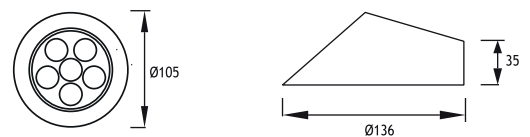

**Screws**

316L Stainless Steel

- Voltage** : 240V AC with integrated driver  
(24V AC or DC on request)
- Lens** : 10°, 25°, 40°
- Diffuser** : Clear Glass 8 mm (Frosted Glass on request)
- Cable** : Potted 5 m 3x0,75 H03 VV-F