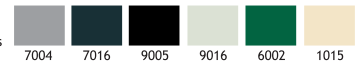

DARA 3 SURFACE MOUNTED FIXTURES

Class I IP65 IK10

Available in any of these RAL colors

The Belkis Surface Mounted Uplighter, completely made of 316L stainless steel is ideal for areas where corrosive agents such as salt water or fertilizers would harm aluminium fixtures. The fixture can be mounted without harm to any surface and therefore is ideal for protected and historical sites where mounting recessed fixtures is not permitted.

Body

Die cast aluminium

Diffusers

4 mm Tempered Glass

Paint

Electrostatic powder

Gaskets

Silicone