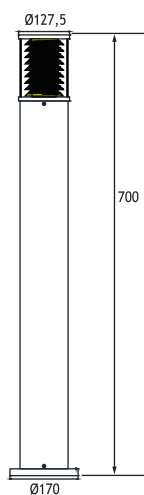

GOREME 1

LED BOLLARDS

Class I IP65 IK10

Available in any of these RAL colors

Bottom Base

Polyamide (black color)

Outer Grill

Die cast aluminium

Voltage : 240V AC with integrated driver

(24V AC or DC on request)

Cable : Potted 5 m 3x0,75 H03 VV-F

GOREME 1 (70 CM)

4 x 700 mA (24 W) LINEAR LED

Total
Lighting
Output

Code No

☀ Warm White

3000 K

1900 lm

127111