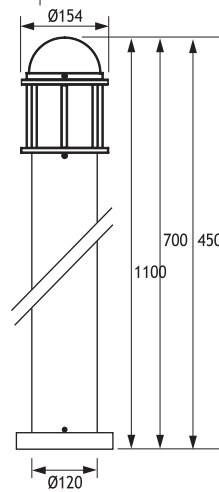

## ALUMINIUM BOLLARDS Class I IP43 IK10

Available in any  
of these RAL colors

- Bottom Base**  
Polyamide (black color)
- Inner Grill**  
Polycarbonate
- Pipe**  
Extrusion aluminium
- Paint**  
Electrostatic powder
- Diffuser**  
Polycarbonate
- Anchor**

**POLARIS 2 (110 CM)**

CODE NO 126301  
ELECTRONIC FLUO. 23W E27

**Anchor**

Code No **953621**

Code Number should be indicated  
along with bollard code number