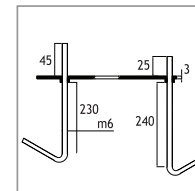

## ALUMINIUM BOLLARDS Class I IP43 IK10

Available in any  
of these RAL colors

- Bottom Base**  
Polyamide (black color)
- Inner Grill**  
Polycarbonate
- Pipe**  
Extrusion aluminium
- Paint**  
Electrostatic powder
- Diffuser**  
Polycarbonate
- Anchor**

**POLARIS 2 (110 CM)**

CODE NO 126301  
ELECTRONIC FLUO. 23W E27

**Anchor**

Code No **953621**

Code Number should be indicated  
along with bollard code number