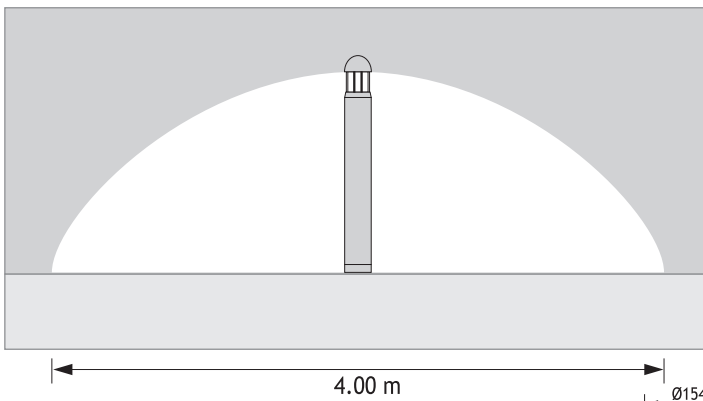

**POLARIS 2 (110 CM)**

CODE NO 126301  
ELECTRONIC FLUO. 23W E27

**Anchor**

Code No **953621**

Code Number should be indicated  
along with bollard code number