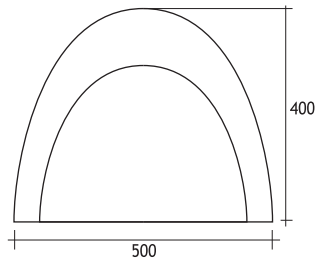

## GARDEN FIXTURE

Class I IP44 IK10

Available in any  
of these RAL colors

**Body**  
Glass reinforced  
polyester  
**Diffuser**  
Acrylic  
**Reflector**  
Anodized aluminium  
**Bracket**  
Stainless Steel