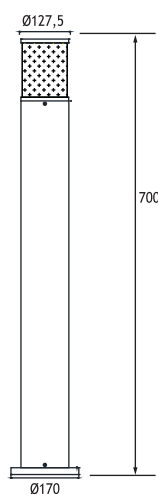

GOREME 2

LED BOLLARDS Class I IP65 IK10

Available in any of these RAL colors

- Bottom Base**
Polyamide (black color)
- Inner Grill**
Polycarbonate
- Pipe**
Extrusion aluminium
- Paint**
Electrostatic powder
- Diffuser**
Polycarbonate
- Anchor**

- Voltage** : 240V AC with integrated driver
(24V AC or DC on request)
- Cable** : Potted 5 m 3x0,75 H03 VV-F

GOREME 2 (70 CM)		Total Lighting Output	Code No
4 x 700 mA (24 W) LINEAR LED			
☀ Warm White	3000 K	1900 lm	127611