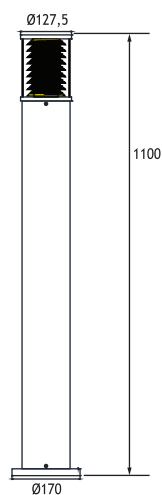

GOREME 1

LED BOLLARDS

Class I IP65 IK10

Available in any of these RAL colors

Bottom Base

Polyamide (black color)

Outer Grill

Die cast aluminium

Voltage : 240V AC with integrated driver

(24V AC or DC on request)

Cable : Potted 5 m 3x0,75 H03 VV-F

GOREME 1 (110 CM)		Total Lighting Output	Code No
4 x 350 mA (12 W) LINEAR LED			
☀ Warm White	3000 K	1054 lm	127201