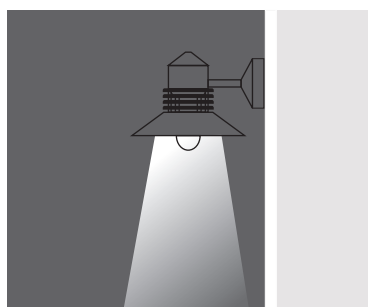

SATURN APPLIQUES

Inner Body
Die cast aluminium
Rings
Aluminium plate
Diffuser
Polycarbonate
Gaskets
Silicone
Head & Reflector
Anodized aluminium

SATURN 1

Lampholder : E27

INCANDESCENT 60W

Code No
525101