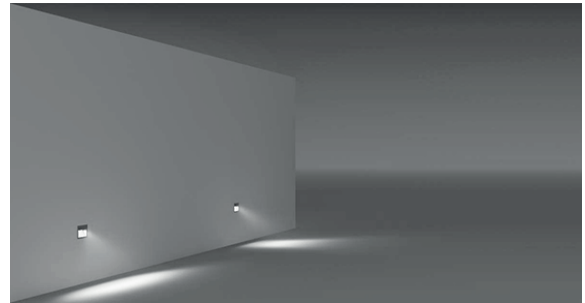

BERGAMA

WALL RECESSED LED FIXTURES Class II IP67

Available in any
of these RAL colors

BERGAMA LED 140 X 70

Voltage : 240V A.C with integrated driver
(24V AC or DC on request)
Cable : Potted 5 m 3x0,75 H03 VV-F

Plastic Recessing Box
for Concrete

Steel		Total Lighting Output	Code No
1 x 350 mA (1W) LINEAR LED			
☀ Warm White	3000 K	350 lm	349001

Inox		Total Lighting Output	Code No
1 x 350 mA (1W) LINEAR LED			
☀ Warm White	3000 K	700 lm	349011

BERGAMA LED 70 X 140

Voltage : 240V A.C with integrated driver
(24V AC or DC on request)
Cable : Potted 5 m 3x0,75 H03 VV-F

Plastic Recessing Box
for Concrete

Steel		Total Lighting Output	Code No
2 x 350 mA (3W) LINEAR LED			
☀ Warm White	3000 K	700 lm	349021