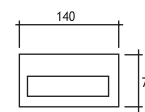

Plastic Recessing Box
for Concrete

Steel		Total Lighting Output	Code No
1 x 350 mA (1W) LINEAR LED			
☀ Warm White	3000 K	350 lm	349001

Inox		Total Lighting Output	Code No
1 x 350 mA (1W) LINEAR LED			
☀ Warm White	3000 K	700 lm	349011

BERGAMA LED 70 X 140

Voltage : 240V A.C with integrated driver
(24V AC or DC on request)
Cable : Potted 5 m 3x0,75 H03 VV-F

Plastic Recessing Box
for Concrete

Steel		Total Lighting Output	Code No
2 x 350 mA (3W) LINEAR LED			
☀ Warm White	3000 K	700 lm	349021