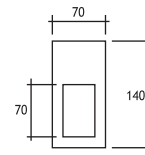

BERGAMA

WALL RECESSED LED FIXTURES Class II IP67

Available in any
of these RAL colors

BERGAMA LED 140 X 70

Voltage : 240V A.C with integrated driver
(24V AC or DC on request)
Cable : Potted 5 m 3x0,75 H03 VV-F

Plastic Recessing Box
for Concrete

Steel		Total Lighting Output	Code No
1 x 350 mA (1W) LINEAR LED			
☀ Warm White	3000 K	350 lm	349001

Inox		Total Lighting Output	Code No
1 x 350 mA (1W) LINEAR LED			
☀ Warm White	3000 K	700 lm	349011

BERGAMA LED 70 X 140

Voltage : 240V A.C with integrated driver
(24V AC or DC on request)
Cable : Potted 5 m 3x0,75 H03 VV-F

Plastic Recessing Box
for Concrete

Steel		Total Lighting Output	Code No
2 x 350 mA (3W) LINEAR LED			
☀ Warm White	3000 K	700 lm	349021

Inox		Total Lighting Output	Code No
2 x 350 mA (3W) LINEAR LED			
☀ Warm White	3000 K	700 lm	349031