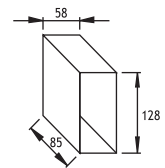

BERGAMA

WALL RECESSED LED FIXTURES Class II IP67

Available in any
of these RAL colors

BERGAMA LED 140 X 70

Voltage : 240V A.C with integrated driver
(24V AC or DC on request)
Cable : Potted 5 m 3x0,75 H03 VV-F

Plastic Recessing Box
for Concrete

Steel		Total Lighting Output	Code No
1 x 350 mA (1W) LINEAR LED			
☀ Warm White	3000 K	350 lm	349001

Inox		Total Lighting Output	Code No
1 x 350 mA (1W) LINEAR LED			
☀ Warm White	3000 K	700 lm	349011

BERGAMA LED 70 X 140

Voltage : 240V A.C with integrated driver
(24V AC or DC on request)
Cable : Potted 5 m 3x0,75 H03 VV-F

Plastic Recessing Box
for Concrete

Steel		Total Lighting Output	Code No
2 x 350 mA (3W) LINEAR LED			
☀ Warm White	3000 K	700 lm	349021