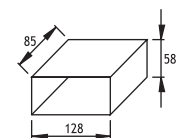

Plastic Recessing Box
for Concrete

Steel		Total Lighting Output	Code No
1 x 350 mA (1W) LINEAR LED			
☀ Warm White	3000 K	350 lm	349001

Inox		Total Lighting Output	Code No
1 x 350 mA (1W) LINEAR LED			
☀ Warm White	3000 K	700 lm	349011

BERGAMA LED 70 X 140

Voltage : 240V A.C with integrated driver
(24V AC or DC on request)
Cable : Potted 5 m 3x0,75 H03 VV-F

Plastic Recessing Box
for Concrete

Steel		Total Lighting Output	Code No
2 x 350 mA (3W) LINEAR LED			
☀ Warm White	3000 K	700 lm	349021