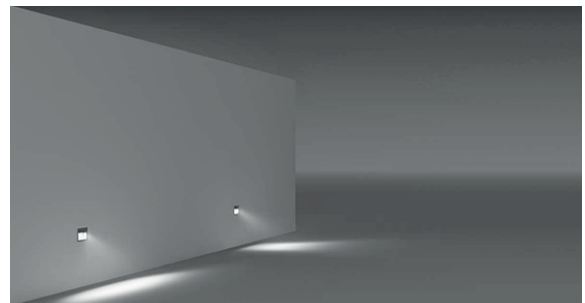

BERGAMA

WALL RECESSED LED FIXTURES Class II IP67

Available in any
of these RAL colors

BERGAMA LED 140 X 70

Voltage : 240V A.C with integrated driver
(24V AC or DC on request)
Cable : Potted 5 m 3x0,75 H03 VV-F

Plastic Recessing Box
for Concrete

Steel		Total Lighting Output	Code No
1 x 350 mA (1W) LINEAR LED			
☀ Warm White	3000 K	350 lm	349001

Inox		Total Lighting Output	Code No
1 x 350 mA (1W) LINEAR LED			
☀ Warm White	3000 K	700 lm	349011

BERGAMA LED 70 X 140

Voltage : 240V A.C with integrated driver
(24V AC or DC on request)
Cable : Potted 5 m 3x0,75 H03 VV-F

Plastic Recessing Box
for Concrete

Steel		Total Lighting Output	Code No
2 x 350 mA (3W) LINEAR LED			
☀ Warm White	3000 K	700 lm	349021