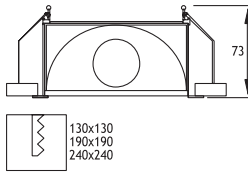

Available in any
of these RAL colors

SERIES 104 : IN WALL

BERGAMA
140 x 140

Lampholder : R7 s
Reflector : Symmetrical
Diffuser : Frosted Glass

HALOGEN LINEAR 60W	Code No
Serie 104	353101
Serie 204	373101

SERIES 204 : IN FALSE CEILING