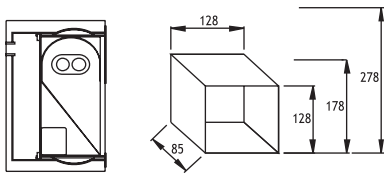

Available in any
of these RAL colors

SERIES 103 : IN WALL

**BERGAMA
140 x 140**

SERIES 203 : IN FALSE CEILING

**BERGAMA
140 x 190**

**BERGAMA
140 x 290**

Lampholder : R7 s
Reflector : Asymmetrical
Diffuser : Clear Glass