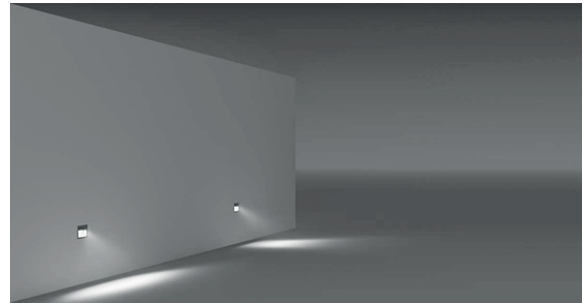

Available in any
of these RAL colors

SERIES 103 : IN WALL

**BERGAMA
140 x 140**

SERIES 203 : IN FALSE CEILING

**BERGAMA
140 x 190**

**BERGAMA
140 x 290**

Lampholder : R7 s
Reflector : Asymmetrical
Diffuser : Clear Glass