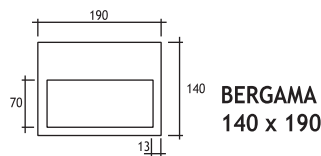

Available in any
of these RAL colors

SERIES 103 : IN WALL

**BERGAMA
140 x 140**

SERIES 203 : IN FALSE CEILING

**BERGAMA
140 x 190**

**BERGAMA
140 x 290**

Lampholder : R7 s
Reflector : Asymmetrical
Diffuser : Clear Glass