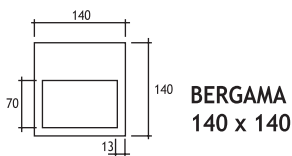

Available in any
of these RAL colors

SERIES 103 : IN WALL

**BERGAMA
140 x 140**

SERIES 203 : IN FALSE CEILING

**BERGAMA
140 x 190**

**BERGAMA
140 x 290**

Lampholder : R7 s
Reflector : Asymmetrical
Diffuser : Clear Glass