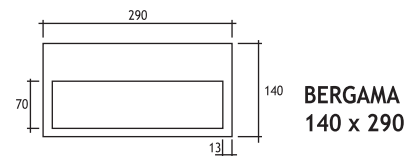

Available in any
of these RAL colors

SERIES 103 : IN WALL

**BERGAMA
140 x 140**

SERIES 203 : IN FALSE CEILING

**BERGAMA
140 x 190**

**BERGAMA
140 x 290**

Lampholder : R7 s
Reflector : Asymmetrical
Diffuser : Clear Glass