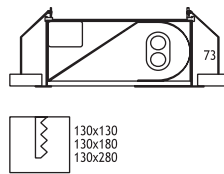

Available in any
of these RAL colors

SERIES 103 : IN WALL

**BERGAMA
140 x 140**

SERIES 203 : IN FALSE CEILING

**BERGAMA
140 x 190**

**BERGAMA
140 x 290**

Lampholder : R7 s
Reflector : Asymmetrical
Diffuser : Clear Glass