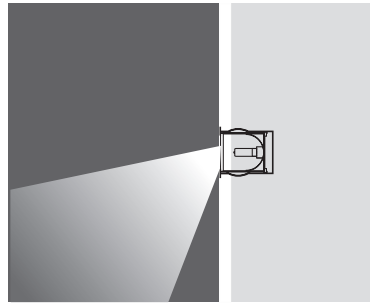

Available in any
of these RAL colors

SERIES 103 : IN WALL

**BERGAMA
140 x 140**

SERIES 203 : IN FALSE CEILING

**BERGAMA
140 x 190**

**BERGAMA
140 x 290**

Lampholder : R7 s
Reflector : Asymmetrical
Diffuser : Clear Glass