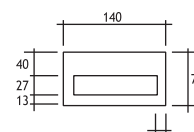

SERIES 102 : IN WALL