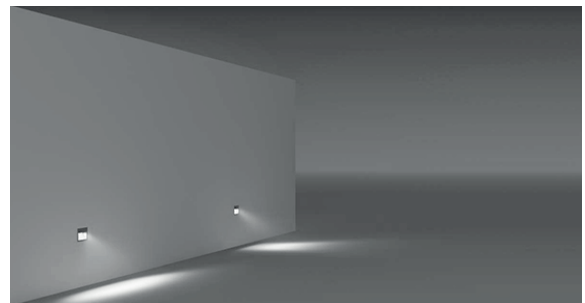

Serie 202

375101

SERIES 202 : IN FALSE CEILING

BERGAMA LED 70 X 140

Lampholder : G9

Reflector : Asymmetrical

Diffuser : Clear Glass

Class I