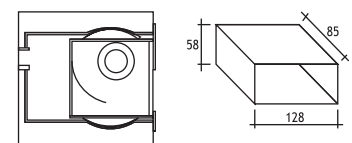

SERIES 102 : IN WALL