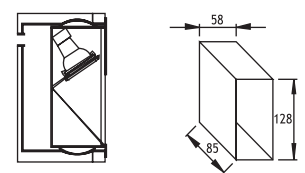

Lampholder : G9

Reflector : Asymmetrical

Diffuser : Clear Glass

Class I

BERGAMA 140x70

SERIES 102 : IN WALL

HALOGEN 12V 20W

Code No