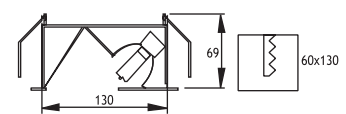

Serie 202

375101

SERIES 202 : IN FALSE CEILING

BERGAMA LED 70 X 140

Lampholder : G9

Reflector : Asymmetrical

Diffuser : Clear Glass

Class I