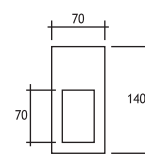

Lampholder : G9

Reflector : Asymmetrical

Diffuser : Clear Glass

Class I

BERGAMA 140x70

SERIES 102 : IN WALL

HALOGEN 12V 20W

Code No