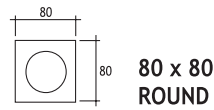

SERIES 201 : IN FALSE CEILING

Lampholder : Gu 5.3
Reflector : Symmetrical
Diffuser : Clear Glass
Transformer is not included.
Remote transformer should be used.

Class III

<u>HALOGEN 12V 50W</u>	<u>Code No</u>
Serie 101	350201
Serie 201	370201

Lampholder : Gu 5.3
Reflector : Symmetrical
Diffuser : Clear Glass
Transformer is not included.
Remote transformer should be used.

Class III

<u>HALOGEN 12V 50W</u>	<u>Code No</u>
Serie 101	350301
Serie 201	370301

Lampholder : G9
Reflector : Symmetrical
Diffuser : Clear Glass
Class I

<u>HALOGEN 240V 25W</u>	<u>Code No</u>
Serie 101	350111
Serie 201	370111

Lampholder : G9
Reflector : Symmetrical
Diffuser : Clear Glass
Class I

<u>HALOGEN 240V 25W</u>	<u>Code No</u>
Serie 101	350211
Serie 201	370211

Lampholder : G9
Reflector : Symmetrical
Diffuser : Clear Glass
Class I

<u>HALOGEN 240V 25W</u>	<u>Code No</u>
Serie 101	350311
Serie 201	370311

Lampholder : Gu10
Reflector : Symmetrical
Diffuser : Clear Glass
Class I

<u>HALOGEN 240V 50W</u>	<u>Code No</u>
Serie 101	350121
Serie 201	370121

Lampholder : Gu10
Reflector : Symmetrical
Diffuser : Clear Glass
Class I

<u>HALOGEN 240V 50W</u>	<u>Code No</u>
Serie 101	350221
Serie 201	370221

Lampholder : Gu10
Reflector : Symmetrical
Diffuser : Clear Glass
Class I

<u>HALOGEN 240V 50W</u>	<u>Code No</u>
Serie 101	350321
Serie 201	370321