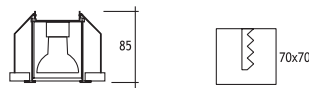

SERIES 201 : IN FALSE CEILING

Lampholder : Gu 5.3
Reflector : Symmetrical
Diffuser : Clear Glass
Transformer is not included.
Remote transformer should be used.

Class III

<u>HALOGEN 12V 50W</u>	<u>Code No</u>
Serie 101	350201
Serie 201	370201

Lampholder : Gu 5.3
Reflector : Symmetrical
Diffuser : Clear Glass
Transformer is not included.
Remote transformer should be used.

Class III

<u>HALOGEN 12V 50W</u>	<u>Code No</u>
Serie 101	350301
Serie 201	370301

Lampholder : G9
Reflector : Symmetrical
Diffuser : Clear Glass
Class I

<u>HALOGEN 240V 25W</u>	<u>Code No</u>
Serie 101	350111
Serie 201	370111

Lampholder : G9
Reflector : Symmetrical
Diffuser : Clear Glass
Class I

<u>HALOGEN 240V 25W</u>	<u>Code No</u>
Serie 101	350211
Serie 201	370211

Lampholder : G9
Reflector : Symmetrical
Diffuser : Clear Glass
Class I

<u>HALOGEN 240V 25W</u>	<u>Code No</u>
Serie 101	350311
Serie 201	370311

Lampholder : Gu10
Reflector : Symmetrical
Diffuser : Clear Glass
Class I

<u>HALOGEN 240V 50W</u>	<u>Code No</u>
Serie 101	350121
Serie 201	370121

Lampholder : Gu10
Reflector : Symmetrical
Diffuser : Clear Glass
Class I

<u>HALOGEN 240V 50W</u>	<u>Code No</u>
Serie 101	350221
Serie 201	370221

Lampholder : Gu10
Reflector : Symmetrical
Diffuser : Clear Glass
Class I

<u>HALOGEN 240V 50W</u>	<u>Code No</u>
Serie 101	350321
Serie 201	370321