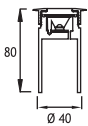

BELKIS MINI RECESSED LED FIXTURES

Class I IP67 IK10

Symmetrical

1 x 350 mA (1 W) LED		Total Lighting Output	Code No
	Warm White	3000 K 85 lm	391001
	Natural White	4500 K 85 lm	391002
	Cool White	6000 K 102 lm	391003

Single color LED options upon request are ;
 Blue Amber Green Red

- Voltage** : 240V A.C with integrated driver (24V AC or DC on request)
- Lens** : 10°, 25°, 40°
- Diffuser** : Clear Glass with painted circumference 8 mm (Frosted Glass on request)
- Cable** : Potted 5 m 3x0,75 H03 VV-F