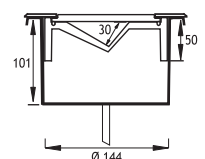

Aluminum recessing tube

Voltage : 240V A.C with integrated driver (24V AC or DC on request)

Lens : 10°, 25°, 40°

Diffuser : Clear Glass 8 mm (Frosted Glass on request)

Cable : Potted 5 m 3x0,75 H03 VV-F