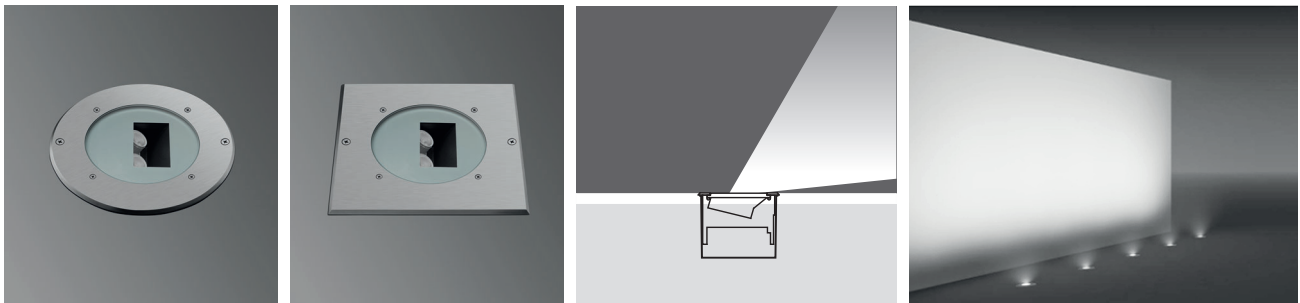

Class I IP67 IK10

Asymmetrical Wallwasher BELKIS 5 Fix to Recessing Tube with Silicone

2 x 700 mA (6 W) LED			30° Round	30° Square	60° Round	60° Square
☀ Warm White	3000 K	450 lm	423521	423531	423561	423571
☀ Natural White	4500 K	450 lm	423522	423532	423562	423572
☀ Cool White	6000 K	540 lm	423523	423533	423563	423573

Single color LED options upon request are ;

🟦 Blue 🟡 Amber 🟢 Green 🔴 Red

Aluminum recessing tube

Voltage : 240V A.C with integrated driver (24V AC or DC on request)

Lens : 10°, 25°, 40°

Diffuser : Clear Glass 8 mm (Frosted Glass on request)

Cable : Potted 5 m 3x0,75 H03 VV-F

Asymmetrical Wallwasher BELKIS 5 Fix to Recessing Tube with Screws

2 x 700 mA (6 W) LED			30° Round	30° Square	60° Round	60° Square
☀ Warm White	3000 K	450 lm	423541	423551	423581	423591
☀ Natural White	4500 K	450 lm	423542	423552	423582	423592
☀ Cool White	6000 K	540 lm	423543	423553	423583	423593