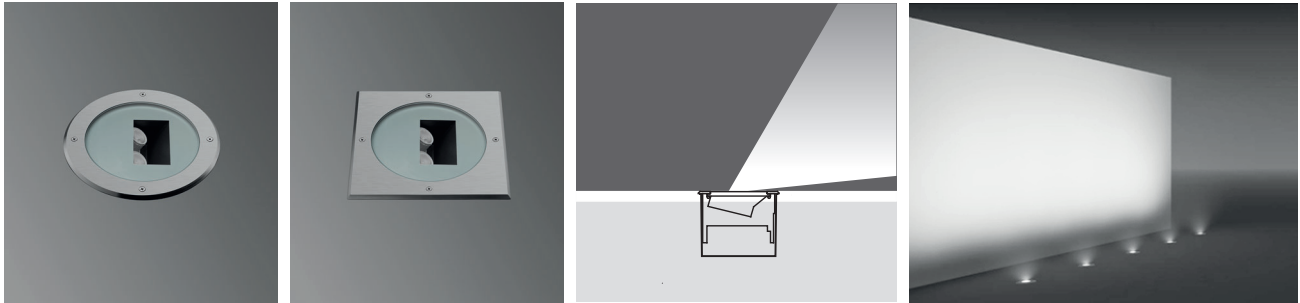

Aluminum recessing tube

- Voltage** : 240V A.C with integrated driver
(24V AC or DC on request)
- Diffuser** : Clear Glass 8 mm (Frosted Glass on request)
- Cable** : Potted 5 m 3x0,75 H03 VV-F

BELKIS 5 RECESSED LED FIXTURES

Class I IP67 IK10

Asymmetrical Wallwasher BELKIS 5 Fix to Recessing Tube with Silicone

2 x 700 mA (6 W) LED			30° Round	30° Square	60° Round	60° Square
☀ Warm White	3000 K	450 lm	423521	423531	423561	423571
☀ Natural White	4500 K	450 lm	423522	423532	423562	423572
☀ Cool White	6000 K	540 lm	423523	423533	423563	423573

Single color LED options upon request are ;

🟦 Blue 🟡 Amber 🟢 Green 🔴 Red

Aluminum recessing tube

Voltage : 240V A.C with integrated driver (24V AC or DC on request)

Lens : 10°, 25°, 40°

Diffuser : Clear Glass 8 mm (Frosted Glass on request)