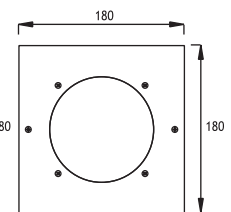

Total		12W Round	12W Square	25W Round	25W Square
			Lighting	Output				
1 x 350 mA (12 W) COB LED	1 x 700 mA (25 W) COB LED		12W	25W				
☀ Warm White	2700 K	1005 lm	1848 lm	423721	423731	423821	423831	
☀ Warm White	3000 K	1005 lm	1848 lm	423722	423732	423822	423832	
☀ Natural White	4000 K	1078 lm	1919 lm	423723	423733	423823	423833	

Aluminum recessing tube