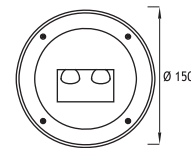

Aluminum recessing tube

Voltage : 240V A.C with integrated driver (24V AC or DC on request)

Lens : 10°, 25°, 40°

Diffuser : Clear Glass 8 mm (Frosted Glass on request)

Cable : Potted 5 m 3x0,75 H03 VV-F