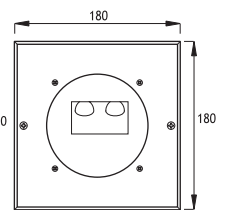

Aluminum recessing tube

Voltage : 240V A.C with integrated driver (24V AC or DC on request)

Lens : 10°, 25°, 40°

Diffuser : Clear Glass 8 mm (Frosted Glass on request)

Cable : Potted 5 m 3x0,75 H03 VV-F