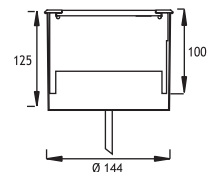

BELKIS 5 RECESSED LED FIXTURES

Class I IP67 IK10

Asymmetrical Wallwasher BELKIS 5 Fix to Recessing Tube with Silicone

			Total		12W Round	12W Square	25W Round	25W Square
			Lighting	Output				
1 x 350 mA (12 W) COB LED	1 x 700 mA (25 W) COB LED		12W	25W				
☀ Warm White	2700 K	1005 lm	1848 lm	423701	423711	423801	423811	
☀ Warm White	3000 K	1005 lm	1848 lm	423702	423712	423802	423812	
☀ Natural White	4000 K	1078 lm	1919 lm	423703	423713	423803	423813	