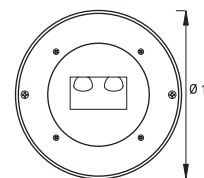

Aluminum recessing tube

Voltage : 240V A.C with integrated driver (24V AC or DC on request)

Lens : 10°, 25°, 40°

Diffuser : Clear Glass 8 mm (Frosted Glass on request)

Cable : Potted 5 m 3x0,75 H03 VV-F