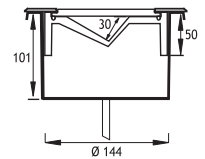

Aluminum recessing tube

Voltage : 240V A.C with integrated driver (24V AC or DC on request)

Lens : 10°, 25°, 40°

Diffuser : Clear Glass 8 mm (Frosted Glass on request)

Cable : Potted 5 m 3x0,75 H03 VV-F