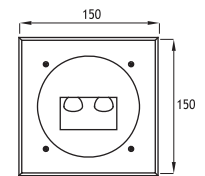

Aluminum recessing tube

Voltage : 240V A.C with integrated driver (24V AC or DC on request)

Lens : 10°, 25°, 40°

Diffuser : Clear Glass 8 mm (Frosted Glass on request)

Cable : Potted 5 m 3x0,75 H03 VV-F