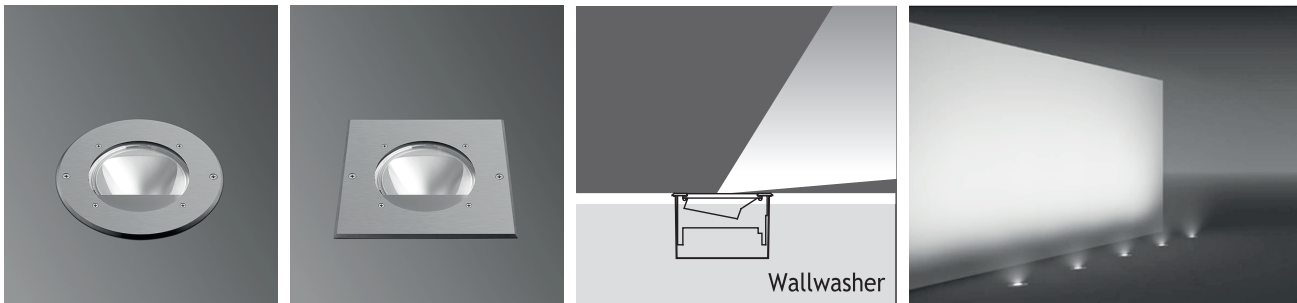

Asymmetrical Wallwasher BELKIS 2 Fix to Recessing Tube with Screws

			Total		12W Round	12W Square	25W Round	25W Square
			Lighting	Output				
1 x 350 mA (12 W) COB LED	1 x 700 mA (25 W) COB LED		12W	25W				
☀ Warm White	2700 K	1005 lm	1848 lm	423721	423731	423821	423831	
☀ Warm White	3000 K	1005 lm	1848 lm	423722	423732	423822	423832	
☀ Natural White	4000 K	1078 lm	1919 lm	423723	423733	423823	423833	

1. **Voltage** : 240V A.C with integrated driver
   (24V AC or DC on request)
2. **Diffuser** : Clear Glass 8 mm (Frosted Glass on request)
3. **Cable** : Potted 5 m 3x0,75 H03 VV-F