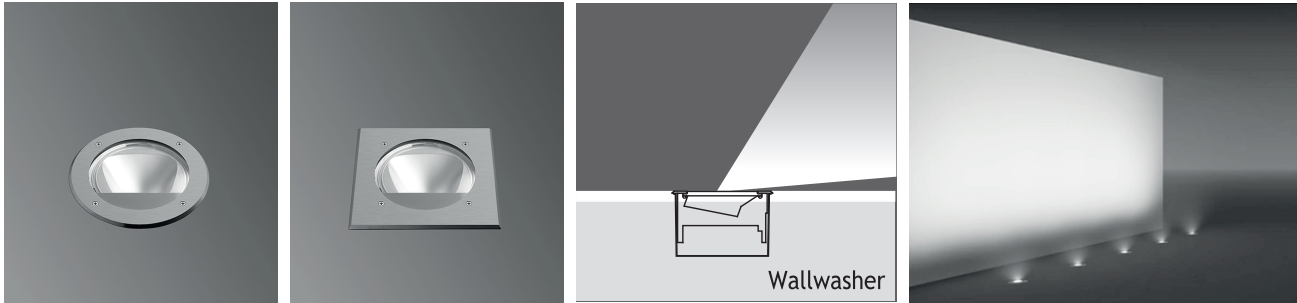

BELKIS 5 RECESSED LED FIXTURES

Class I IP67 IK10

Asymmetrical Wallwasher BELKIS 5 Fix to Recessing Tube with Silicone

			Total		12W Round	12W Square	25W Round	25W Square
			Lighting	Output				
1 x 350 mA (12 W) COB LED	1 x 700 mA (25 W) COB LED		12W	25W				
☀ Warm White	2700 K	1005 lm	1848 lm	423701	423711	423801	423811	
☀ Warm White	3000 K	1005 lm	1848 lm	423702	423712	423802	423812	
☀ Natural White	4000 K	1078 lm	1919 lm	423703	423713	423803	423813	

Class I IP67 IK10

Asymmetrical Wallwasher BELKIS 5 Fix to Recessing Tube with Silicone

2 x 700 mA (6 W) LED			30° Round	30° Square	60° Round	60° Square
☀ Warm White	3000 K	450 lm	423521	423531	423561	423571
☀ Natural White	4500 K	450 lm	423522	423532	423562	423572
☀ Cool White	6000 K	540 lm	423523	423533	423563	423573

Single color LED options upon request are ;

🟦 Blue 🟡 Amber 🟢 Green 🔴 Red

Aluminum recessing tube

Voltage : 240V A.C with integrated driver (24V AC or DC on request)

Lens : 10°, 25°, 40°

Diffuser : Clear Glass 8 mm (Frosted Glass on request)