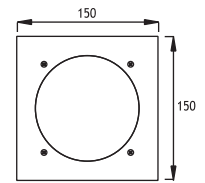

BELKIS 5 RECESSED LED FIXTURES

Class I IP67 IK10

Asymmetrical Wallwasher BELKIS 5 Fix to Recessing Tube with Silicone

			Total		12W Round	12W Square	25W Round	25W Square
			Lighting	Output				
1 x 350 mA (12 W) COB LED	1 x 700 mA (25 W) COB LED		12W	25W				
☀ Warm White	2700 K	1005 lm	1848 lm	423701	423711	423801	423811	
☀ Warm White	3000 K	1005 lm	1848 lm	423702	423712	423802	423812	
☀ Natural White	4000 K	1078 lm	1919 lm	423703	423713	423803	423813	