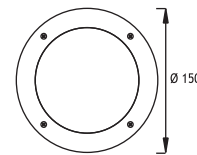

BELKIS 5 RECESSED LED FIXTURES

Class I IP67 IK10

Asymmetrical Wallwasher BELKIS 5 Fix to Recessing Tube with Silicone

			Total		12W Round	12W Square	25W Round	25W Square
			Lighting	Output				
1 x 350 mA (12 W) COB LED	1 x 700 mA (25 W) COB LED		12W	25W				
☀ Warm White	2700 K	1005 lm	1848 lm	423701	423711	423801	423811	
☀ Warm White	3000 K	1005 lm	1848 lm	423702	423712	423802	423812	
☀ Natural White	4000 K	1078 lm	1919 lm	423703	423713	423803	423813	

Aluminum recessing tube

- Voltage** : 240V A.C with integrated driver
(24V AC or DC on request)
- Diffuser** : Clear Glass 8 mm (Frosted Glass on request)
- Cable** : Potted 5 m 3x0,75 H03 VV-F

Asymmetrical Wallwasher BELKIS 2 Fix to Recessing Tube with Screws

Cable : Potted 5 m 3x0,75 H03 VV-F

Asymmetrical Wallwasher BELKIS 5 Fix to Recessing Tube with Screws

2 x 700 mA (6 W) LED			30° Round	30° Square	60° Round	60° Square
☀ Warm White	3000 K	450 lm	423541	423551	423581	423591
☀ Natural White	4500 K	450 lm	423542	423552	423582	423592
☀ Cool White	6000 K	540 lm	423543	423553	423583	423593