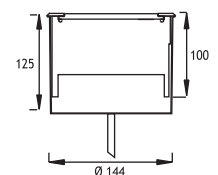

Total		12W Round	12W Square	25W Round	25W Square
			Lighting	Output				
1 x 350 mA (12 W) COB LED	1 x 700 mA (25 W) COB LED		12W	25W				
☀ Warm White	2700 K	1005 lm	1848 lm	423721	423731	423821	423831	
☀ Warm White	3000 K	1005 lm	1848 lm	423722	423732	423822	423832	
☀ Natural White	4000 K	1078 lm	1919 lm	423723	423733	423823	423833	

Aluminum recessing tube