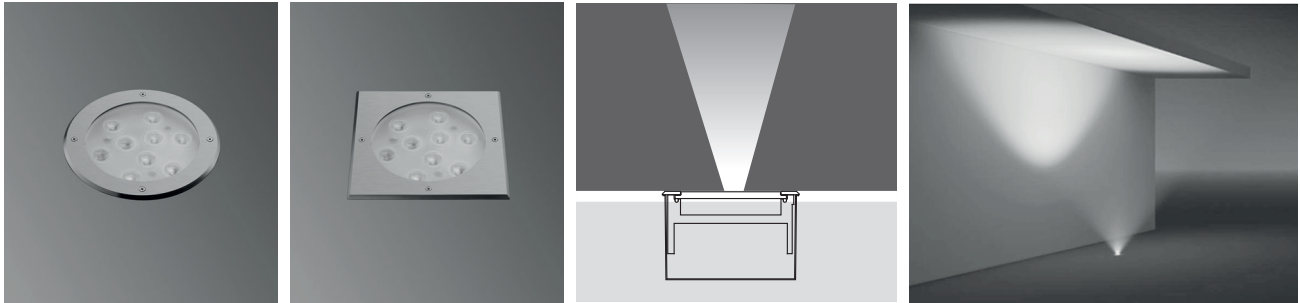

BELKIS 5 RECESSED LED FIXTURES

Class I IP67 IK10

Symmetrical

BELKIS 5 Fix to Recessing Tube with Silicone

			Total Lighting Output		9W Round	9W Square	27W Round	27W Square
			9W	27W				
☀ Warm White	3000 K	765 lm	2100 lm	422421	422431	423301	423311	
☁ Natural White	4500 K	765 lm	2100 lm	422426	422436	423302	423312	
☀ Cool White	6000 K	918 lm	2520 lm	422427	422437	423303	423313	
🌈 RGB						423341	423351	

Single color LED options upon request are ;

🟦 Blue 🟡 Amber 🟢 Green 🔴 Red

Voltage : 240V A.C with integrated driver (24V AC or DC on request)

Lens : 10°, 25°, 40°

Diffuser : Clear Glass 8 mm (Frosted Glass on request)

Cable : Potted 5 m 3x0,75 H03 VV-F

Symmetrical

BELKIS 5 Fix to Recessing Tube with Screws

			Total Lighting Output		9W Round	9W Square	27W Round	27W Square
			9W	27W				
☀ Warm White	3000 K	765 lm	2100 lm	422441	422451	423321	423331	
☁ Natural White	4500 K	765 lm	2100 lm	422446	422456	423322	423332	
☀ Cool White	6000 K	918 lm	2520 lm	422447	422457	423323	423333	
🌈 RGB						422481	422491	