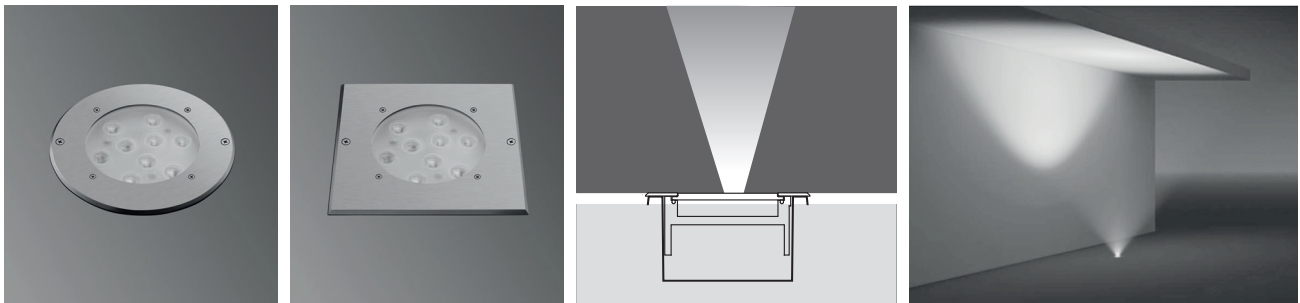

BELKIS 5 RECESSED LED FIXTURES

Class I IP67 IK10

Symmetrical

BELKIS 5 Fix to Recessing Tube with Silicone

			Total Lighting Output		9W Round	9W Square	27W Round	27W Square
			9W	27W				
☀ Warm White	3000 K	765 lm	2100 lm	422421	422431	423301	423311	
☁ Natural White	4500 K	765 lm	2100 lm	422426	422436	423302	423312	
☀ Cool White	6000 K	918 lm	2520 lm	422427	422437	423303	423313	
🌈 RGB						423341	423351	

Single color LED options upon request are ;

🟦 Blue 🟡 Amber 🟢 Green 🔴 Red

Voltage : 240V A.C with integrated driver (24V AC or DC on request)

Lens : 10°, 25°, 40°

Diffuser : Clear Glass 8 mm (Frosted Glass on request)

Cable : Potted 5 m 3x0,75 H03 VV-F

Symmetrical

BELKIS 5 Fix to Recessing Tube with Screws

			Total Lighting Output		9W Round	9W Square	27W Round	27W Square
			9W	27W				
☀ Warm White	3000 K	765 lm	2100 lm	422441	422451	423321	423331	
☁ Natural White	4500 K	765 lm	2100 lm	422446	422456	423322	423332	
☀ Cool White	6000 K	918 lm	2520 lm	422447	422457	423323	423333	
🌈 RGB						422481	422491	