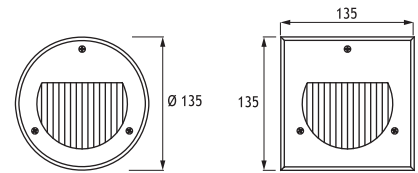

### Fix to Recessing Tube with Silicone

**Voltage** : 240V A.C with integrated driver  
(24V AC or DC on request)

**Diffuser** : Rillen Glass

**Cable** : Potted 5 m 3x0,75 H03 VV-F

	320 mA (11 W) LED	Code No	Code No	
			Round	Square
☀ Warm White	3000 K	423901	423921	
☁ Natural White	4000 K	423902	423922	

### Fix to Recessing Tube with Screws

**Voltage** : 240V A.C with integrated driver  
(24V AC or DC on request)

**Diffuser** : Rillen Glass

**Cable** : Potted 5 m 3x0,75 H03 VV-F

	320 mA (11 W) LED	Code No	Code No	
			Round	Square
☀ Warm White	3000 K	423911	423931	
☁ Natural White	4000 K	423912	423932	