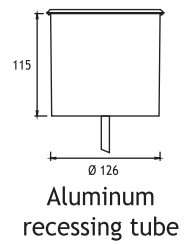

### Fix to Recessing Tube with Silicone

**Voltage** : 240V A.C with integrated driver  
(24V AC or DC on request)

**Diffuser** : Rillen Glass

**Cable** : Potted 5 m 3x0,75 H03 VV-F

	320 mA (11 W) LED	Code No	Code No	
			Round	Square
☀ Warm White	3000 K	423901	423921	
☁ Natural White	4000 K	423902	423922	

### Fix to Recessing Tube with Screws

**Voltage** : 240V A.C with integrated driver  
(24V AC or DC on request)

**Diffuser** : Rillen Glass

**Cable** : Potted 5 m 3x0,75 H03 VV-F

	320 mA (11 W) LED	Code No	Code No	
			Round	Square
☀ Warm White	3000 K	423911	423931	
☁ Natural White	4000 K	423912	423932	