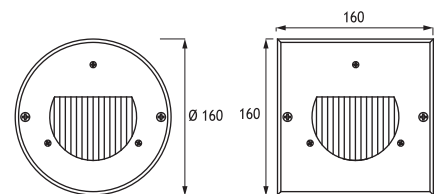

### Fix to Recessing Tube with Silicone

**Voltage** : 240V A.C with integrated driver  
(24V AC or DC on request)

**Diffuser** : Rillen Glass

**Cable** : Potted 5 m 3x0,75 H03 VV-F

	320 mA (11 W) LED	Code No	Code No	
			Round	Square
☀ Warm White	3000 K	423901	423921	
☁ Natural White	4000 K	423902	423922	

### Fix to Recessing Tube with Screws

**Voltage** : 240V A.C with integrated driver  
(24V AC or DC on request)

**Diffuser** : Rillen Glass

**Cable** : Potted 5 m 3x0,75 H03 VV-F

	320 mA (11 W) LED	Code No	Code No	
			Round	Square
☀ Warm White	3000 K	423911	423931	
☁ Natural White	4000 K	423912	423932	