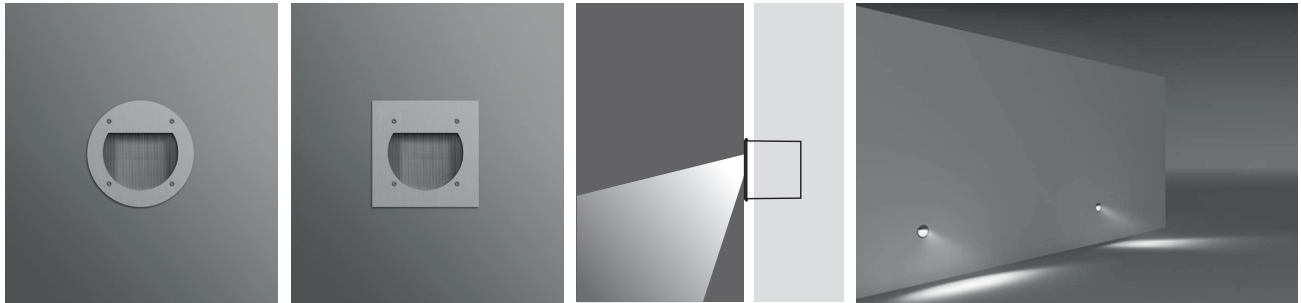

# BELKIS 4 WALL RECESSED LED FIXTURES

### Fix to Recessing Tube with Silicone

**Voltage** : 240V A.C with integrated driver  
(24V AC or DC on request)

**Diffuser** : Rillen Glass

**Cable** : Potted 5 m 3x0,75 H03 VV-F

	320 mA (11 W) LED	Code No	Code No	
			Round	Square
☀ Warm White	3000 K	423901	423921	
☁ Natural White	4000 K	423902	423922	

### Fix to Recessing Tube with Screws

**Voltage** : 240V A.C with integrated driver  
(24V AC or DC on request)

**Diffuser** : Rillen Glass

**Cable** : Potted 5 m 3x0,75 H03 VV-F

	320 mA (11 W) LED	Code No	Code No	
			Round	Square
☀ Warm White	3000 K	423911	423931	
☁ Natural White	4000 K	423912	423932	