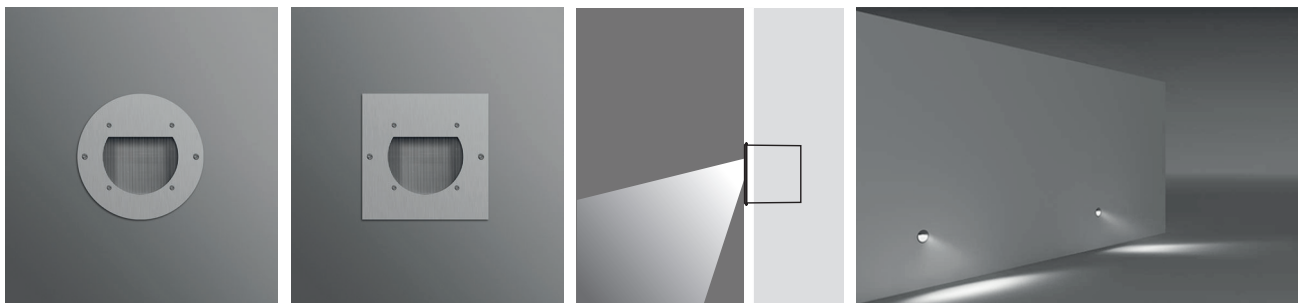

# BELKIS 4 WALL RECESSED LED FIXTURES

### Fix to Recessing Tube with Silicone

**Voltage** : 240V A.C with integrated driver  
(24V AC or DC on request)

**Diffuser** : Rillen Glass

**Cable** : Potted 5 m 3x0,75 H03 VV-F

	320 mA (11 W) LED	Code No	Code No	
			Round	Square
☀ Warm White	3000 K	423901	423921	
☁ Natural White	4000 K	423902	423922	

### Fix to Recessing Tube with Screws

**Voltage** : 240V A.C with integrated driver  
(24V AC or DC on request)

**Diffuser** : Rillen Glass

**Cable** : Potted 5 m 3x0,75 H03 VV-F

	320 mA (11 W) LED	Code No	Code No	
			Round	Square
☀ Warm White	3000 K	423911	423931	
☁ Natural White	4000 K	423912	423932	