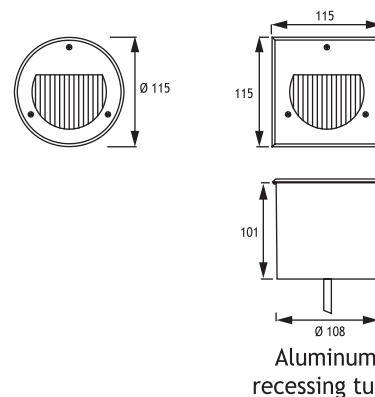

### Fix to Recessing Tube with Silicone

**Voltage** : 240V A.C with integrated driver  
(24V AC or DC on request)

**Diffuser** : Rillen Glass

**Cable** : Potted 5 m 3x0,75 H03 VV-F

	250 mA (7 W) LED	Code No	Code No	
			Round	Square
☀	Warm White 3000 K	423261	423281	
☁	Natural White 4000 K	423262	423282	

### Fix to Recessing Tube with Screws

**Voltage** : 240V A.C with integrated driver  
(24V AC or DC on request)

**Diffuser** : Rillen Glass

**Cable** : Potted 5 m 3x0,75 H03 VV-F

	250 mA (7 W) LED	Code No	Code No	
			Round	Square
☀	Warm White 3000 K	423271	423291	
☁	Natural White 4000 K	423272	423292	