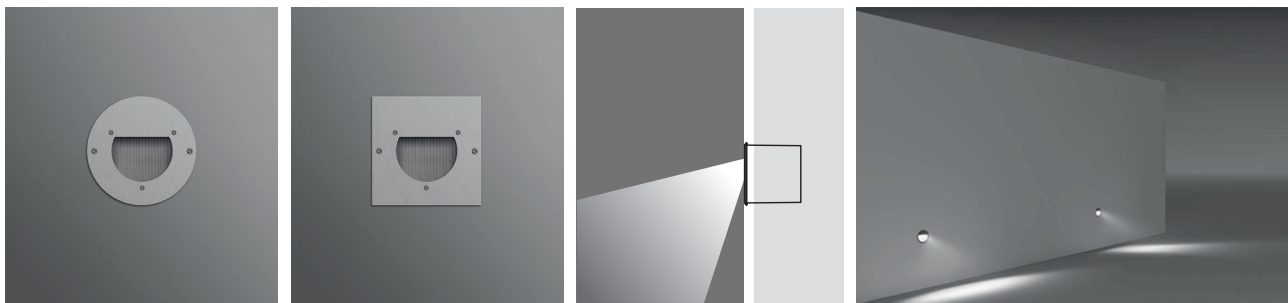

# BELKIS 3 WALL RECESSED LED FIXTURES

### Fix to Recessing Tube with Silicone

**Voltage** : 240V A.C with integrated driver  
(24V AC or DC on request)

**Diffuser** : Rillen Glass

**Cable** : Potted 5 m 3x0,75 H03 VV-F

	250 mA (7 W) LED	Code No	Code No	
			Round	Square
☀	Warm White 3000 K	423261	423281	
☁	Natural White 4000 K	423262	423282	

### Fix to Recessing Tube with Screws

**Voltage** : 240V A.C with integrated driver  
(24V AC or DC on request)

**Diffuser** : Rillen Glass

**Cable** : Potted 5 m 3x0,75 H03 VV-F

	250 mA (7 W) LED	Code No	Code No	
			Round	Square
☀	Warm White 3000 K	423271	423291	
☁	Natural White 4000 K	423272	423292	