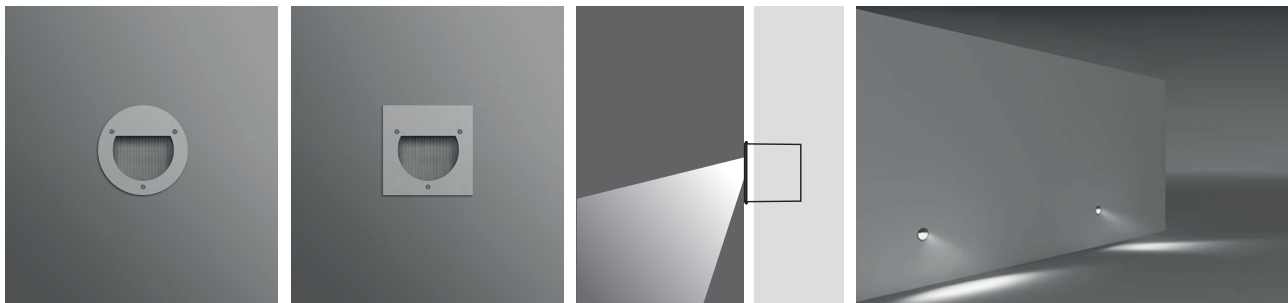

# BELKIS 3 WALL RECESSED LED FIXTURES

### Fix to Recessing Tube with Silicone

**Voltage** : 240V A.C with integrated driver  
(24V AC or DC on request)

**Diffuser** : Rillen Glass

**Cable** : Potted 5 m 3x0,75 H03 VV-F

	250 mA (7 W) LED	Code No	Code No	
			Round	Square
☀	Warm White 3000 K	423261	423281	
☁	Natural White 4000 K	423262	423282	

### Fix to Recessing Tube with Screws

**Voltage** : 240V A.C with integrated driver  
(24V AC or DC on request)

**Diffuser** : Rillen Glass

**Cable** : Potted 5 m 3x0,75 H03 VV-F

	250 mA (7 W) LED	Code No	Code No	
			Round	Square
☀	Warm White 3000 K	423271	423291	
☁	Natural White 4000 K	423272	423292	