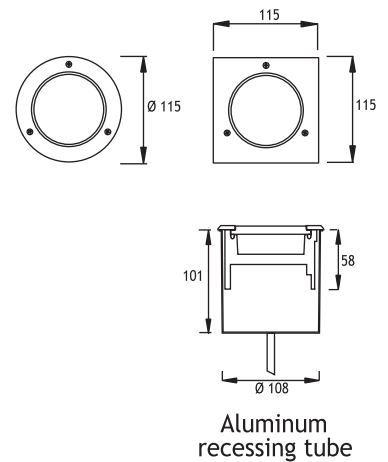

BELKIS 3 RECESSED LED WITH TIR LENS FIXTURES

Class I IP67 IK10

Symmetrical BELKIS 3 Fix to Recessing Tube with Silicone

1 x 350 mA (11 W) COB LED		Total Lighting Output 11W	11W Round	11W Square
☀ Warm White	3000 K	784 lm	119601	119611
☀ Natural White	4000 K	941 lm	119602	119612

Single color LED options upon request are ;
● Blue ● Amber ● Green ● Red

- **Voltage** : 240V A.C with integrated driver (24V AC or DC on request)
- **Lens** : 10°, 20°, 30° Mirror TIR Lens
- **Diffuser** : Clear Glass 8 mm (Frosted Glass on request)
- **Cable** : Potted 5 m 3x0,75 H03 VV-F

Symmetrical BELKIS 3 Fix to Recessing Tube with Screws

1 x 350 mA (11 W) COB LED		Total Lighting Output 11W	11W Round	11W Square
☀ Warm White	3000 K	784 lm	119701	119711
☀ Natural White	4000 K	941 lm	119702	119712

Single color LED options upon request are ;
● Blue ● Amber ● Green ● Red

- **Voltage** : 240V A.C with integrated driver (24V AC or DC on request)
- **Lens** : 10°, 20°, 30° Mirror TIR Lens
- **Diffuser** : Clear Glass 8 mm (Frosted Glass on request)
- **Cable** : Potted 5 m 3x0,75 H03 VV-F