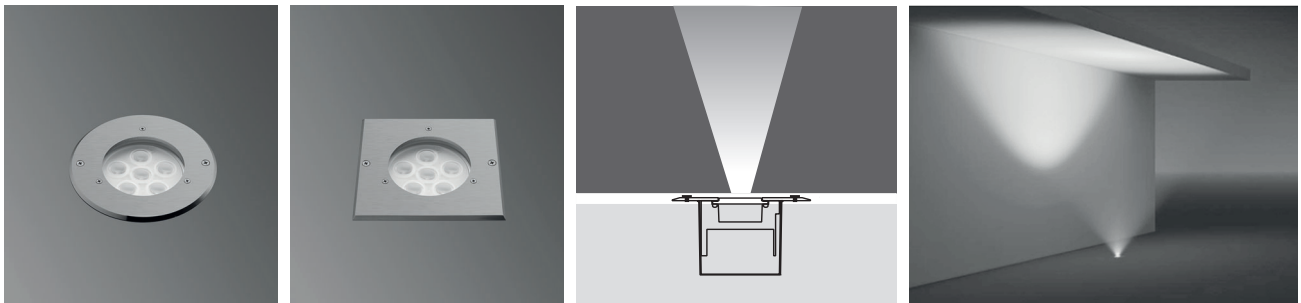

Symmetrical BELKIS 3 Fix to Recessing Tube with Screws

6 x 350 mA (6 W) LED	Total Lighting Output	Code No	
		Round	Square
☀ Warm White 3000 K	510 lm	422221	422231
☀ Natural White 4500 K	510 lm	422226	422236
☀ Cool White 6000 K	612 lm	422227	422237
🌈 RGB		422241	422251

Single color LED options upon request are ;
🟦 Blue 🟡 Amber 🟢 Green 🔴 Red