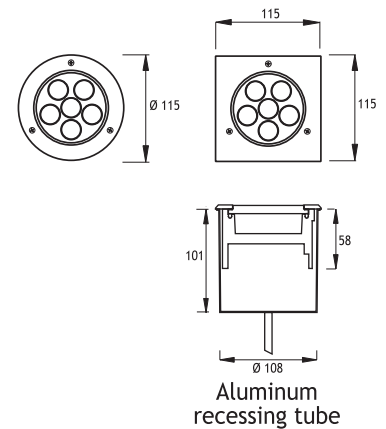

BELKIS 3 RECESSED LED FIXTURES

Load 5 kN | Class I IP67 IK10

Symmetrical BELKIS 3 Fix to Recessing Tube with Silicone

6 x 350 mA (6 W) LED	Total Lighting Output	Code No	
		Round	Square
☀ Warm White 3000 K	510 lm	422201	422211
☀ Natural White 4500 K	510 lm	422202	422216
☀ Cool White 6000 K	612 lm	422203	422217
🌈 RGB		422261	422271

Single color LED options upon request are ;
 🟦 Blue 🟡 Amber 🟢 Green 🔴 Red

- Voltage** : 240V A.C with integrated driver (24V AC or DC on request)
- Lens** : 10°, 25°, 40°
- Diffuser** : Clear Glass 8 mm (Frosted Glass on request)
- Cable** : Potted 5 m 3x0,75 H03 VV-F

Single color LED options upon request are ;
 ● Blue ● Amber ● Green ● Red

- Voltage** : 240V A.C with integrated driver (24V AC or DC on request)
- Lens** : 10°, 20°, 30° Mirror TIR Lens
- Diffuser** : Clear Glass 8 mm (Frosted Glass on request)
- Cable** : Potted 5 m 3x0,75 H03 VV-F