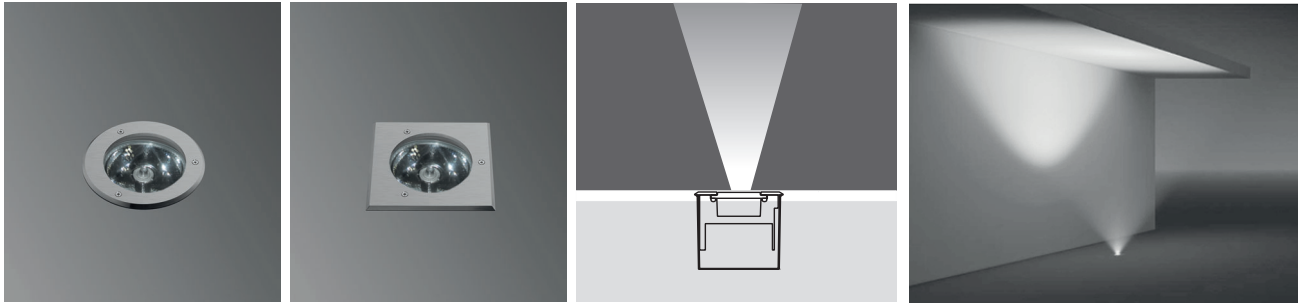

Single color LED options upon request are ;
 🟦 Blue 🟡 Amber 🟢 Green 🔴 Red

- Voltage** : 240V A.C with integrated driver (24V AC or DC on request)
- Lens** : 10°, 25°, 40°
- Diffuser** : Clear Glass 8 mm (Frosted Glass on request)
- Cable** : Potted 5 m 3x0,75 H03 VV-F

BELKIS 3 RECESSED LED WITH TIR LENS FIXTURES

Class I IP67 IK10

Symmetrical BELKIS 3 Fix to Recessing Tube with Silicone

1 x 350 mA (11 W) COB LED		Total Lighting Output 11W	11W Round	11W Square
☀ Warm White	3000 K	784 lm	119601	119611
☀ Natural White	4000 K	941 lm	119602	119612

Single color LED options upon request are ;
 ● Blue ● Amber ● Green ● Red

- Voltage** : 240V A.C with integrated driver (24V AC or DC on request)
- Lens** : 10°, 20°, 30° Mirror TIR Lens
- Diffuser** : Clear Glass 8 mm (Frosted Glass on request)
- Cable** : Potted 5 m 3x0,75 H03 VV-F