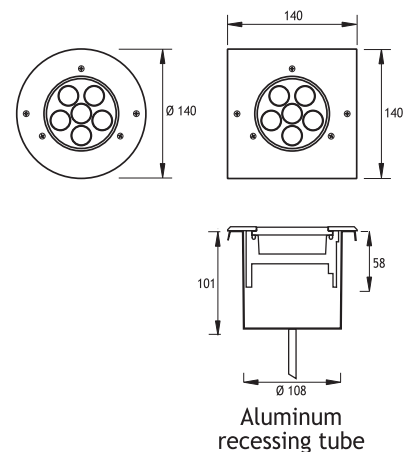

- **Voltage** : 240V A.C with integrated driver (24V AC or DC on request)
- **Lens** : 10°, 25°, 40°
- **Diffuser** : Clear Glass 8 mm (Frosted Glass on request)
- **Cable** : Potted 5 m 3x0,75 H03 VV-F