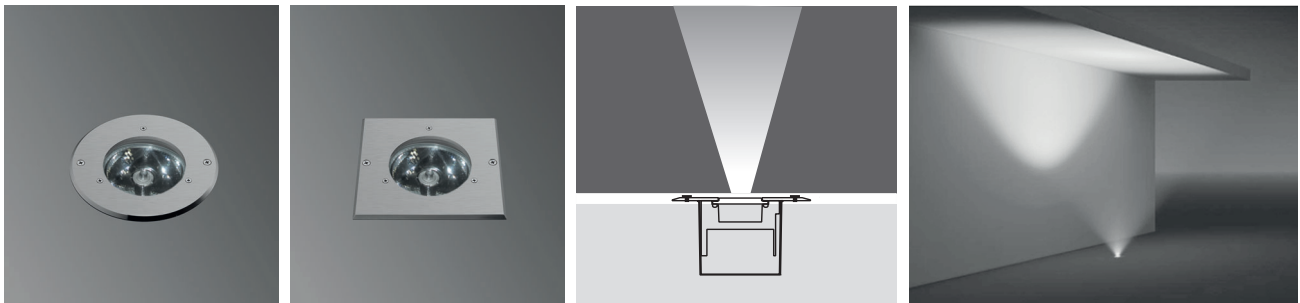

Symmetrical BELKIS 3 Fix to Recessing Tube with Screws

1 x 350 mA (11 W) COB LED		Total Lighting Output 11W	11W Round	11W Square
☀ Warm White	3000 K	784 lm	119701	119711
☀ Natural White	4000 K	941 lm	119702	119712

Single color LED options upon request are ;
● Blue ● Amber ● Green ● Red

- **Voltage** : 240V A.C with integrated driver (24V AC or DC on request)
- **Lens** : 10°, 20°, 30° Mirror TIR Lens
- **Diffuser** : Clear Glass 8 mm (Frosted Glass on request)
- **Cable** : Potted 5 m 3x0,75 H03 VV-F