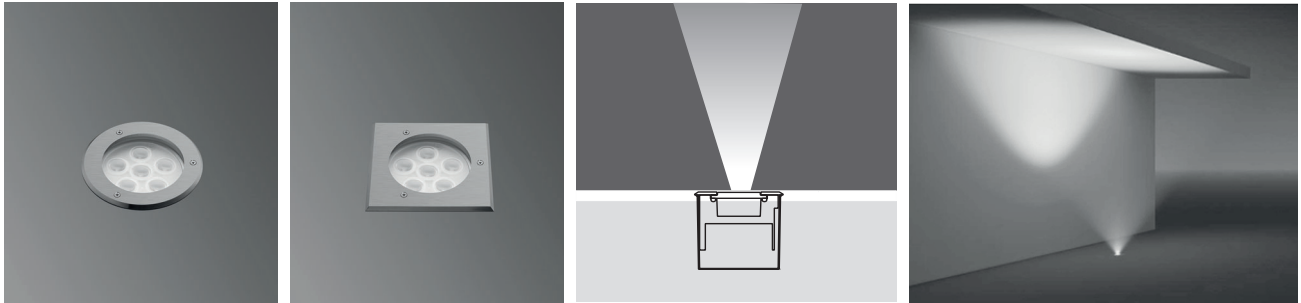

BELKIS 3 RECESSED LED FIXTURES

Load 5 kN | Class I IP67 IK10

Symmetrical BELKIS 3 Fix to Recessing Tube with Silicone

6 x 350 mA (6 W) LED	Total Lighting Output	Code No	
		Round	Square
☀ Warm White 3000 K	510 lm	422201	422211
☀ Natural White 4500 K	510 lm	422202	422216
☀ Cool White 6000 K	612 lm	422203	422217
🌈 RGB		422261	422271

Single color LED options upon request are ;
 🟦 Blue 🟡 Amber 🟢 Green 🔴 Red

- Voltage** : 240V A.C with integrated driver (24V AC or DC on request)
- Lens** : 10°, 25°, 40°
- Diffuser** : Clear Glass 8 mm (Frosted Glass on request)
- Cable** : Potted 5 m 3x0,75 H03 VV-F

Single color LED options upon request are ;
 ● Blue ● Amber ● Green ● Red

- Voltage** : 240V A.C with integrated driver (24V AC or DC on request)
- Lens** : 10°, 20°, 30° Mirror TIR Lens
- Diffuser** : Clear Glass 8 mm (Frosted Glass on request)
- Cable** : Potted 5 m 3x0,75 H03 VV-F