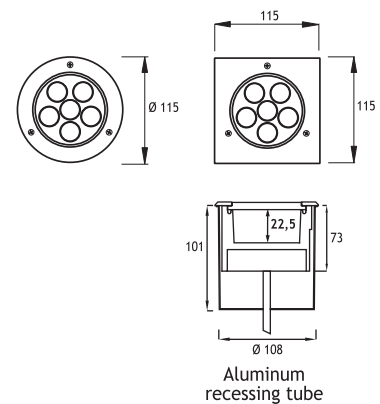

BELKIS 3 RECESSED UPLIGHT LOW GLARE LED FIXTURES

Class I IP67 IK10

Symmetrical BELKIS 3 Fix to Recessing Tube with Silicone

6 x 350 mA (6 W) LED	Total Lighting Output	Code No	
		Round	Square
☀ Warm White 3000 K	510 lm	326101	326111
☀ Natural White 4500 K	510 lm	326102	326112
☀ Cool White 6000 K	612 lm	326103	326113

Single color LED options upon request are ;
 ● Blue ● Amber ● Green ● Red

Voltage : 240V A.C with integrated driver (24V AC or DC on request)
Lens : 10°, 25°, 40°
Diffuser : Clear Glass 8 mm (Frosted Glass on request)
Cable : Potted 5 m 3x0,75 H03 VV-F

Symmetrical BELKIS 3 Fix to Recessing Tube with Screws

6 x 350 mA (6 W) LED	Total Lighting Output	Code No	
		Round	Square
☀ Warm White 3000 K	510 lm	326121	326131
☀ Natural White 4500 K	510 lm	326122	326132
☀ Cool White 6000 K	612 lm	326123	326133