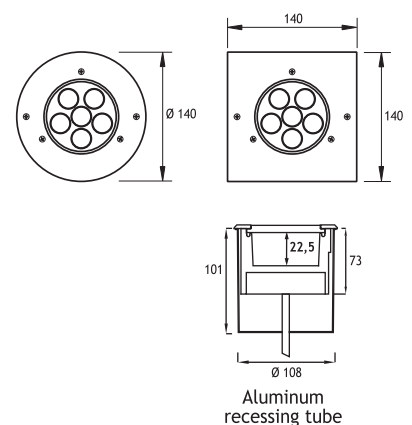

Single color LED options upon request are ;
 ● Blue ● Amber ● Green ● Red

Voltage : 240V A.C with integrated driver (24V AC or DC on request)
Lens : 10°, 25°, 40°
Diffuser : Clear Glass 8 mm (Frosted Glass on request)
Cable : Potted 5 m 3x0,75 H03 VV-F

Symmetrical BELKIS 3 Fix to Recessing Tube with Screws

6 x 350 mA (6 W) LED	Total Lighting Output	Code No	
		Round	Square
☀ Warm White 3000 K	510 lm	326121	326131
☀ Natural White 4500 K	510 lm	326122	326132
☀ Cool White 6000 K	612 lm	326123	326133