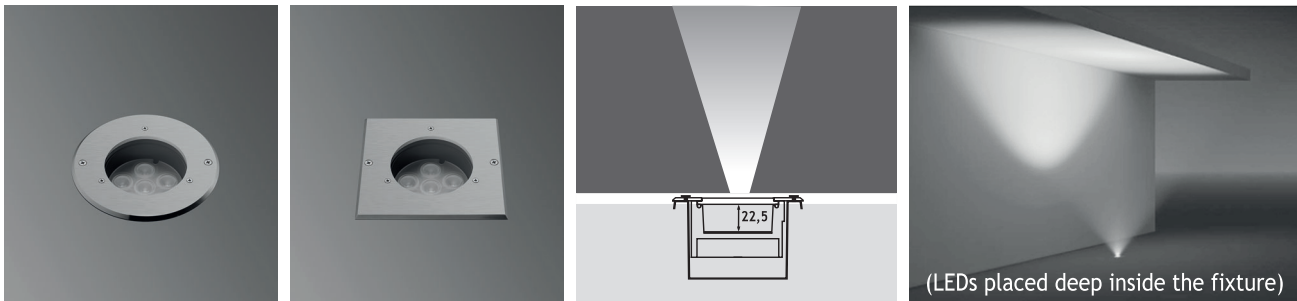

BELKIS 3 RECESSED UPLIGHT LOW GLARE LED FIXTURES

Class I IP67 IK10

Symmetrical BELKIS 3 Fix to Recessing Tube with Silicone

6 x 350 mA (6 W) LED	Total Lighting Output	Code No	
		Round	Square
☀ Warm White 3000 K	510 lm	326101	326111
☀ Natural White 4500 K	510 lm	326102	326112
☀ Cool White 6000 K	612 lm	326103	326113

Single color LED options upon request are ;
 ● Blue ● Amber ● Green ● Red

Voltage : 240V A.C with integrated driver (24V AC or DC on request)
Lens : 10°, 25°, 40°
Diffuser : Clear Glass 8 mm (Frosted Glass on request)
Cable : Potted 5 m 3x0,75 H03 VV-F

Symmetrical BELKIS 3 Fix to Recessing Tube with Screws

6 x 350 mA (6 W) LED	Total Lighting Output	Code No	
		Round	Square
☀ Warm White 3000 K	510 lm	326121	326131
☀ Natural White 4500 K	510 lm	326122	326132
☀ Cool White 6000 K	612 lm	326123	326133