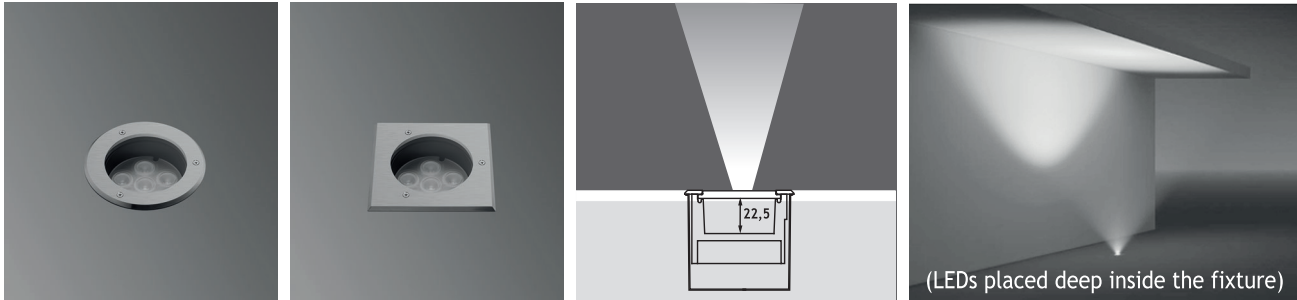

BELKIS 3 RECESSED UPLIGHT LOW GLARE LED FIXTURES

Class I IP67 IK10

Symmetrical BELKIS 3 Fix to Recessing Tube with Silicone

6 x 350 mA (6 W) LED	Total Lighting Output	Code No	
		Round	Square
☀ Warm White 3000 K	510 lm	326101	326111
☀ Natural White 4500 K	510 lm	326102	326112
☀ Cool White 6000 K	612 lm	326103	326113

Single color LED options upon request are ;
 ● Blue ● Amber ● Green ● Red

Voltage : 240V A.C with integrated driver (24V AC or DC on request)
Lens : 10°, 25°, 40°
Diffuser : Clear Glass 8 mm (Frosted Glass on request)
Cable : Potted 5 m 3x0,75 H03 VV-F

Symmetrical BELKIS 3 Fix to Recessing Tube with Screws

6 x 350 mA (6 W) LED	Total Lighting Output	Code No	
		Round	Square
☀ Warm White 3000 K	510 lm	326121	326131
☀ Natural White 4500 K	510 lm	326122	326132
☀ Cool White 6000 K	612 lm	326123	326133