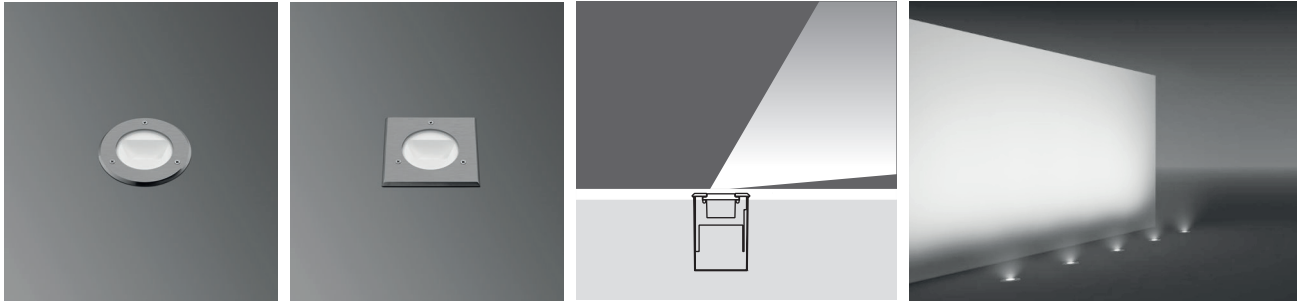

BELKIS 2 RECESSED LED FIXTURES

Class I IP67 IK10

Asymmetrical Wallwasher BELKIS 2 Fix to Recessing Tube with Silicone

| | 1 x 350 mA (1 W) LED 1 x 700 mA (3 W) LED | Total Lighting Output | Total Lighting Output | | | | |
|-----------------|--|-----------------------|-----------------------|--------|----------|-----------|----------|
| | | | 1W | 3W | 1W Round | 1W Square | 3W Round |
| ☀ Warm White | 3000 K | 89 lm | 210 lm | 326001 | 326011 | 326041 | 326051 |
| ☀ Natural White | 4500 K | 89 lm | 210 lm | 326002 | 326012 | 326042 | 326052 |
| ☀ Cool White | 6000 K | 101 lm | 230 lm | 326003 | 326013 | 326043 | 326053 |

Single color LED options upon request are ;
● Blue ● Amber ● Green ● Red

Voltage : 240V A.C with integrated driver (24V AC or DC on request)
Diffuser : Clear Glass 8 mm (Frosted Glass on request)
Cable : Potted 5 m 3x0,75 H03 VV-F

Asymmetrical Wallwasher BELKIS 2 Fix to Recessing Tube with Screws

| | 1 x 350 mA (3 W) LED 1 x 700 mA (3 W) LED | Total Lighting Output | Total Lighting Output | | | | |
|-----------------|--|-----------------------|-----------------------|--------|----------|-----------|----------|
| | | | 1W | 3W | 1W Round | 1W Square | 3W Round |
| ☀ Warm White | 3000 K | 89 lm | 210 lm | 326021 | 326031 | 326061 | 326071 |
| ☀ Natural White | 4500 K | 89 lm | 210 lm | 326022 | 326032 | 326062 | 326072 |
| ☀ Cool White | 6000 K | 101 lm | 230 lm | 326023 | 326033 | 326063 | 326073 |