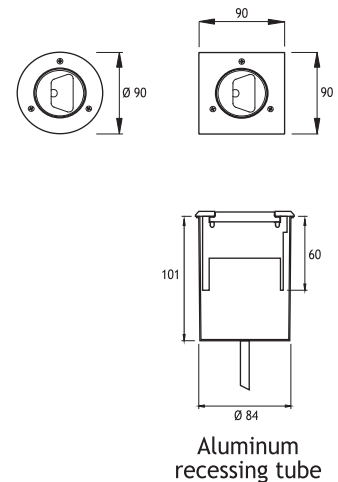

BELKIS 2 RECESSED LED FIXTURES

Class I IP67 IK10

Asymmetrical Wallwasher BELKIS 2 Fix to Recessing Tube with Silicone

| | 1 x 350 mA (1 W) LED 1 x 700 mA (3 W) LED | Total Lighting Output | Total Lighting Output | | | | |
|-----------------|--|-----------------------|-----------------------|--------|----------|-----------|----------|
| | | | 1W | 3W | 1W Round | 1W Square | 3W Round |
| ☀ Warm White | 3000 K | 89 lm | 210 lm | 326001 | 326011 | 326041 | 326051 |
| ☀ Natural White | 4500 K | 89 lm | 210 lm | 326002 | 326012 | 326042 | 326052 |
| ☀ Cool White | 6000 K | 101 lm | 230 lm | 326003 | 326013 | 326043 | 326053 |

Asymmetrical Wallwasher BELKIS 2 Fix to Recessing Tube with Screws

| | 1 x 350 mA (3 W) LED 1 x 700 mA (3 W) LED | Total Lighting Output | Total Lighting Output | | | | |
|-----------------|--|-----------------------|-----------------------|--------|----------|-----------|----------|
| | | | 1W | 3W | 1W Round | 1W Square | 3W Round |
| ☀ Warm White | 3000 K | 89 lm | 210 lm | 326021 | 326031 | 326061 | 326071 |
| ☀ Natural White | 4500 K | 89 lm | 210 lm | 326022 | 326032 | 326062 | 326072 |
| ☀ Cool White | 6000 K | 101 lm | 230 lm | 326023 | 326033 | 326063 | 326073 |