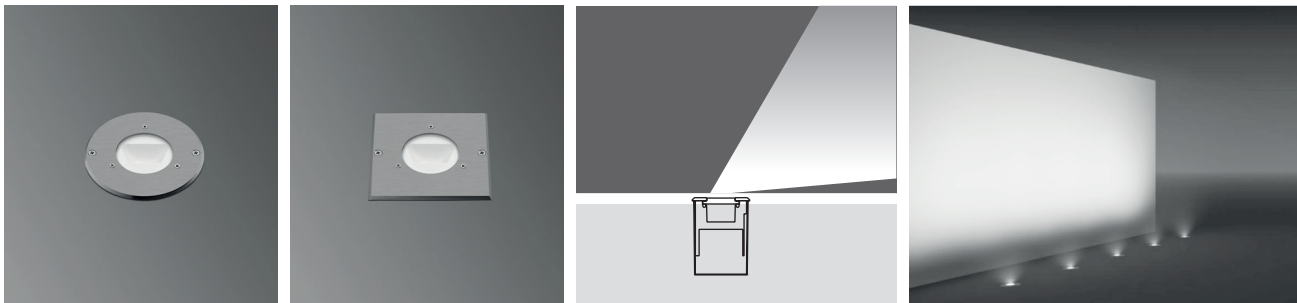

BELKIS 2 RECESSED LED FIXTURES

Class I IP67 IK10

Asymmetrical Wallwasher BELKIS 2 Fix to Recessing Tube with Silicone

| | 1 x 350 mA (1 W) LED 1 x 700 mA (3 W) LED | Total Lighting Output | Total Lighting Output | | | | |
|-----------------|--|-----------------------|-----------------------|--------|----------|-----------|----------|
| | | | 1W | 3W | 1W Round | 1W Square | 3W Round |
| ☀ Warm White | 3000 K | 89 lm | 210 lm | 326001 | 326011 | 326041 | 326051 |
| ☀ Natural White | 4500 K | 89 lm | 210 lm | 326002 | 326012 | 326042 | 326052 |
| ☀ Cool White | 6000 K | 101 lm | 230 lm | 326003 | 326013 | 326043 | 326053 |

Single color LED options upon request are ;
● Blue ● Amber ● Green ● Red

Voltage : 240V A.C with integrated driver (24V AC or DC on request)
Diffuser : Clear Glass 8 mm (Frosted Glass on request)
Cable : Potted 5 m 3x0,75 H03 VV-F

Asymmetrical Wallwasher BELKIS 2 Fix to Recessing Tube with Screws

| | 1 x 350 mA (3 W) LED 1 x 700 mA (3 W) LED | Total Lighting Output | Total Lighting Output | | | | |
|-----------------|--|-----------------------|-----------------------|--------|----------|-----------|----------|
| | | | 1W | 3W | 1W Round | 1W Square | 3W Round |
| ☀ Warm White | 3000 K | 89 lm | 210 lm | 326021 | 326031 | 326061 | 326071 |
| ☀ Natural White | 4500 K | 89 lm | 210 lm | 326022 | 326032 | 326062 | 326072 |
| ☀ Cool White | 6000 K | 101 lm | 230 lm | 326023 | 326033 | 326063 | 326073 |