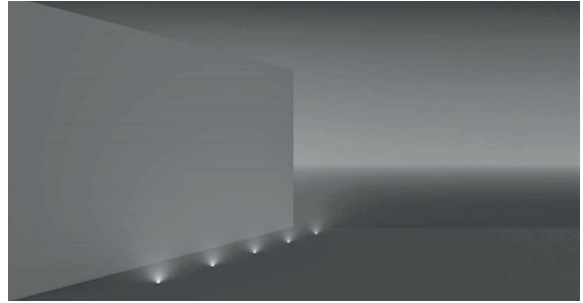

BELKIS 2 RECESSED WALK OVER LED FIXTURES

Class II IP67

Voltage : 240V A.C
(12V AC or DC, 24V AC or DC on request)

Diffuser : Clear Glass 6 mm
Standard with 5m 3x0,75 H03 VV-F cable
Available with springs for false ceiling.

18 x 20 mA BACKLIGHTING LEDS Code No
Inox

☀ Warm White 418121

Single color LED options upon request are ;

🟦 Blue 🟡 Amber 🟢 Green 🔴 Red

BELKIS 2 WALL RECESSED LED FIXTURES

Class II IP67

Available in any of these RAL colors