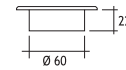

Recessing Box

18 x 20 mA LIGHTING LEDS	Code No	
	Alum	Inox
☀ Warm White	416281	416291

18 x 20 mA BACKLIGHTING LEDS	Code No	
	Alum	Inox
☀ Warm White	417561	417571

Single color LED options upon request are ;

🟦 Blue 🟡 Amber 🟢 Green 🔴 Red