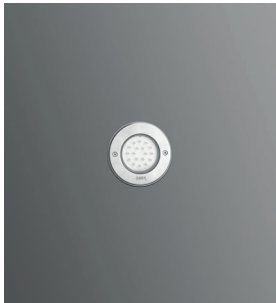

BELKIS 2 RECESSED WALK OVER LED FIXTURES

Class II IP67

Voltage : 240V A.C
(12V AC or DC, 24V AC or DC on request)

Diffuser : Clear Glass 6 mm
Standard with 5m 3x0,75 H03 VV-F cable
Available with springs for false ceiling.

18 x 20 mA BACKLIGHTING LEDS Code No
Inox

☀ Warm White 418121

Single color LED options upon request are ;

🟦 Blue 🟡 Amber 🟢 Green 🔴 Red

BELKIS 2 WALL RECESSED LED FIXTURES

Class II IP67

Available in any of these RAL colors

Voltage : 240V A.C
(12V AC or DC, 24V AC or DC on request)

Diffuser : Clear Acrylic (Not for walk-over)

Standard with 5m 3x0,75 H03 VV-F cable

Available with springs for false ceiling.

Recessing Box

18 x 20 mA LIGHTING LEDS	Code No	
	Alum	Inox
☀ Warm White	416281	416291