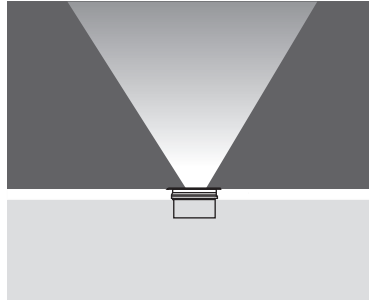

BELKIS 2 RECESSED WALK OVER LED FIXTURES

Class II IP67

Voltage : 240V A.C
(12V AC or DC, 24V AC or DC on request)

Diffuser : Clear Glass 6 mm
Standard with 5m 3x0,75 H03 VV-F cable
Available with springs for false ceiling.