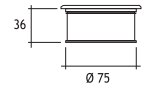

Recessing Box

18 x 20 mA LIGHTING LEDS	Code No	
	Alum	Inox
☀ Warm White	416281	416291

18 x 20 mA BACKLIGHTING LEDS	Code No	
	Alum	Inox
☀ Warm White	417561	417571

Single color LED options upon request are ;

🟦 Blue 🟡 Amber 🟢 Green 🔴 Red