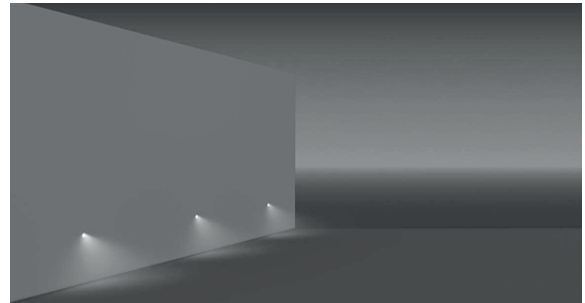

BELKIS 2 RECESSED WALK OVER LED FIXTURES

Class II IP67

Voltage : 240V A.C
(12V AC or DC, 24V AC or DC on request)

Diffuser : Clear Glass 6 mm
Standard with 5m 3x0,75 H03 VV-F cable
Available with springs for false ceiling.

18 x 20 mA BACKLIGHTING LEDS Code No
Inox

☀ Warm White 418121

Single color LED options upon request are ;

🟦 Blue 🟡 Amber 🟢 Green 🔴 Red

BELKIS 2 WALL RECESSED LED FIXTURES

Class II IP67

Available in any of these RAL colors