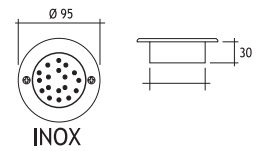

BELKIS 2 RECESSED WALK OVER LED FIXTURES

Class II IP67

Voltage : 240V A.C
(12V AC or DC, 24V AC or DC on request)

Diffuser : Clear Glass 6 mm
Standard with 5m 3x0,75 H03 VV-F cable
Available with springs for false ceiling.