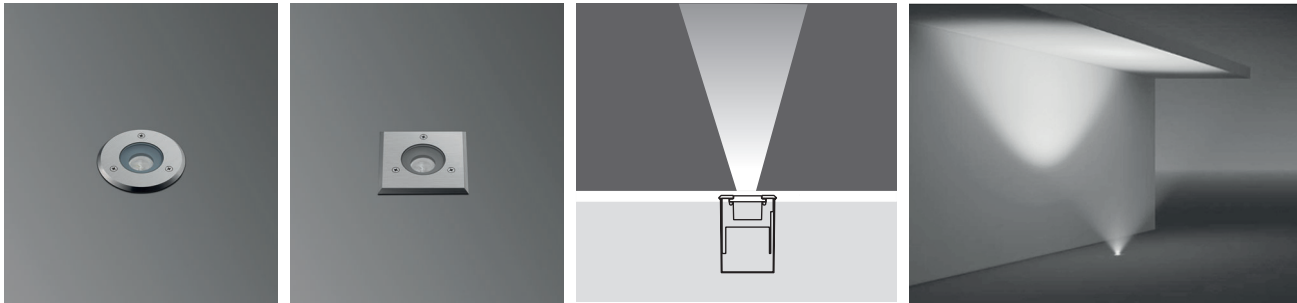

BELKIS 1 RECESSED LED FIXTURES

Class I IP67 IK10

Symmetrical BELKIS 1 Fix to Recessing Tube with Silicone

	1 x 350 mA (1 W) LED 1 x 700 mA (3 W) LED	Total Lighting Output	1W		3W		3W	
			1W	3W	Round	Square	Round	Square
☀ Warm White	3000 K	85 lm	225 lm	425191	425291	405501	405511	
☁ Natural White	4500 K	85 lm	225 lm	425196	425296	405502	405512	
☀ Cool White	6000 K	102 lm	270 lm	425197	425297	405503	405513	

Single color LED options upon request are ;

🟦 Blue 🟡 Amber 🟢 Green 🔴 Red

- Voltage** : 240V A.C with integrated driver (24V AC or DC on request)
- Lens** : 10°, 25°, 40°
- Diffuser** : Clear Glass with painted circumference 8 mm (Frosted Glass on request)
- Cable** : Potted 5 m 3x0,75 H03 VV-F

Symmetrical BELKIS 1 Fix to Recessing Tube with Screws

	1 x 350 mA (1 W) LED 1 x 700 mA (3 W) LED	Total Lighting Output	1W		3W		3W	
			1W	3W	Round	Square	Round	Square
☀ Warm White	3000 K	85 lm	225 lm	425181	425281	405521	405531	
☁ Natural White	4500 K	85 lm	225 lm	425186	425286	405522	405532	
☀ Cool White	6000 K	102 lm	270 lm	425187	425287	405523	405533	