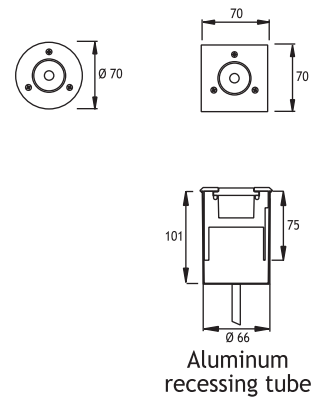

BELKIS 1 RECESSED LED FIXTURES

Class I IP67 IK10

Symmetrical BELKIS 1 Fix to Recessing Tube with Silicone

	1 x 350 mA (1 W) LED 1 x 700 mA (3 W) LED	Total Lighting Output	1W		3W		3W	
			1W	3W	Round	Square	Round	Square
☀ Warm White	3000 K	85 lm	225 lm	425191	425291	405501	405511	
☁ Natural White	4500 K	85 lm	225 lm	425196	425296	405502	405512	
☀ Cool White	6000 K	102 lm	270 lm	425197	425297	405503	405513	

Single color LED options upon request are ;

🟦 Blue 🟡 Amber 🟢 Green 🔴 Red

- Voltage** : 240V A.C with integrated driver (24V AC or DC on request)
- Lens** : 10°, 25°, 40°
- Diffuser** : Clear Glass with painted circumference 8 mm (Frosted Glass on request)
- Cable** : Potted 5 m 3x0,75 H03 VV-F

Symmetrical BELKIS 1 Fix to Recessing Tube with Screws

	1 x 350 mA (1 W) LED 1 x 700 mA (3 W) LED	Total Lighting Output	1W		3W		3W	
			1W	3W	Round	Square	Round	Square
☀ Warm White	3000 K	85 lm	225 lm	425181	425281	405521	405531	
☁ Natural White	4500 K	85 lm	225 lm	425186	425286	405522	405532	
☀ Cool White	6000 K	102 lm	270 lm	425187	425287	405523	405533	