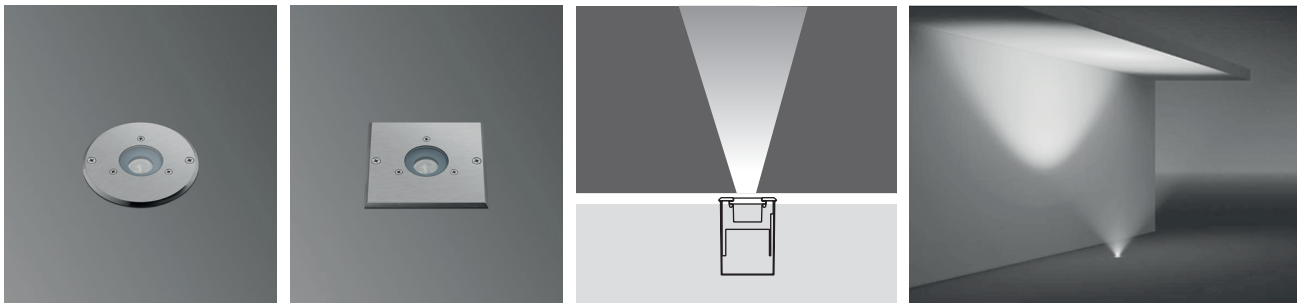

BELKIS 1 RECESSED LED FIXTURES

Class I IP67 IK10

Symmetrical BELKIS 1 Fix to Recessing Tube with Silicone

	1 x 350 mA (1 W) LED 1 x 700 mA (3 W) LED	Total Lighting Output	1W		3W		3W	
			1W	3W	Round	Square	Round	Square
☀ Warm White	3000 K	85 lm	225 lm	425191	425291	405501	405511	
☁ Natural White	4500 K	85 lm	225 lm	425196	425296	405502	405512	
☀ Cool White	6000 K	102 lm	270 lm	425197	425297	405503	405513	

Single color LED options upon request are ;

🟦 Blue 🟡 Amber 🟢 Green 🔴 Red

- Voltage** : 240V A.C with integrated driver (24V AC or DC on request)
- Lens** : 10°, 25°, 40°
- Diffuser** : Clear Glass with painted circumference 8 mm (Frosted Glass on request)
- Cable** : Potted 5 m 3x0,75 H03 VV-F

Symmetrical BELKIS 1 Fix to Recessing Tube with Screws

	1 x 350 mA (1 W) LED 1 x 700 mA (3 W) LED	Total Lighting Output	1W		3W		3W	
			1W	3W	Round	Square	Round	Square
☀ Warm White	3000 K	85 lm	225 lm	425181	425281	405521	405531	
☁ Natural White	4500 K	85 lm	225 lm	425186	425286	405522	405532	
☀ Cool White	6000 K	102 lm	270 lm	425187	425287	405523	405533	