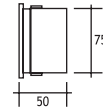

Plastic Recessing Box for Concrete

Symmetrical With Anti-Glare Glass

1 x 350 mA (4 W) LED		Total Lighting Output	Code No
☀ Warm White	3000 K	255 lm	424121
☁ Natural White	4000 K	295 lm	424122

Symmetrical With Clear Glass

1 x 350 mA (4 W) LED		Total Lighting Output	Code No
☀ Warm White	3000 K	255 lm	424131
☁ Natural White	4000 K	295 lm	424132