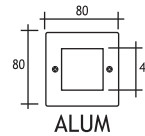

### Symmetrical With Milky Glass

- Voltage** : 240V AC with integrated driver  
(12V DC or 24V DC on request)
- Diffuser** : Clear Glass 4 mm
- Cable** : Potted 5 m 3x0,75 H03 VV-F

Plastic Recessing Box for Concrete