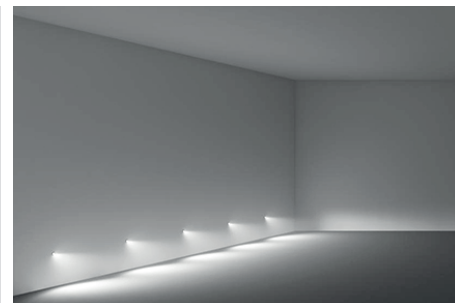

Symmetrical With Anti-Glare Glass or Clear Glass

- **Voltage** : 240V AC with integrated driver
  (12V DC or 24V DC on request)
- **Diffuser** : Clear Glass 4 mm
- **Cable** : Potted 5 m 3x0,75 H03 VV-F

Symmetrical With Anti-Glare Glass

1 x 350 mA (4 W) LED		Total Lighting Output	Code No
☀ Warm White	3000 K	255 lm	424121
☁ Natural White	4000 K	295 lm	424122

Symmetrical With Clear Glass

1 x 350 mA (4 W) LED		Total Lighting Output	Code No
☀ Warm White	3000 K	255 lm	424131
☁ Natural White	4000 K	295 lm	424132