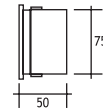

### Symmetrical With Milky Glass

- Voltage** : 240V AC with integrated driver  
(12V DC or 24V DC on request)
- Diffuser** : Clear Glass 4 mm
- Cable** : Potted 5 m 3x0,75 H03 VV-F

Plastic Recessing Box for Concrete