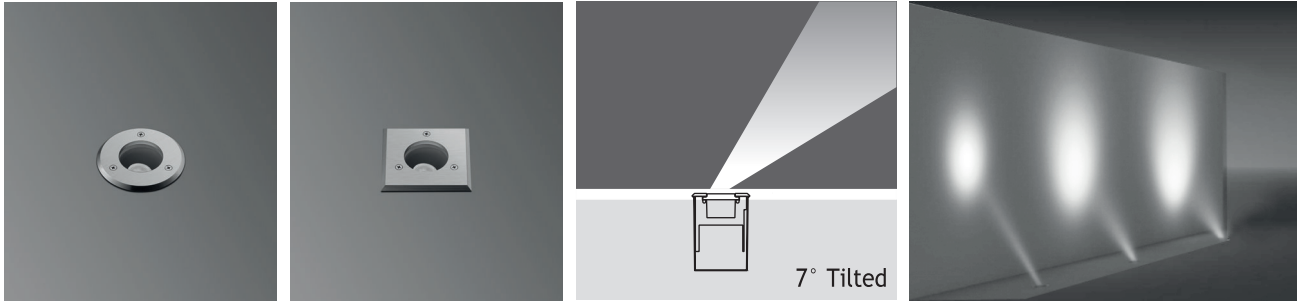

BELKIS 1 RECESSED LED FIXTURES

Class I IP67 IK10

Asymmetrical 7° Tilted BELKIS 1 Fix to Recessing Tube with Silicone

| | 1 x 350 mA (1 W) LED 1 x 700 mA (3 W) LED | Total Lighting Output | Total Lighting Output | | | | |
|-----------------|--|-----------------------|-----------------------|--------|----------|-----------|----------|
| | | | 1W | 3W | 1W Round | 1W Square | 3W Round |
| ☀ Warm White | 3000 K | 85 lm | 225 lm | 405541 | 405551 | 405581 | 405591 |
| ☁ Natural White | 4500 K | 85 lm | 225 lm | 405542 | 405552 | 405582 | 405592 |
| ☀ Cool White | 6000 K | 102 lm | 270 lm | 405543 | 405553 | 405583 | 405593 |

Single color LED options upon request are ;

🟦 Blue 🟡 Amber 🟢 Green 🔴 Red

Voltage : 240V A.C with integrated driver (24V AC or DC on request)

Lens : 10°, 25°, 40°

Diffuser : Clear Glass with painted circumference 8 mm (Frosted Glass on request)

Cable : Potted 5 m 3x0,75 H03 VV-F

Asymmetrical 7° Tilted BELKIS 1 Fix to Recessing Tube with Screws

| | 1 x 350 mA (1 W) LED 1 x 700 mA (3 W) LED | Total Lighting Output | Total Lighting Output | | | | |
|-----------------|--|-----------------------|-----------------------|--------|----------|-----------|----------|
| | | | 1W | 3W | 1W Round | 1W Square | 3W Round |
| ☀ Warm White | 3000 K | 85 lm | 225 lm | 405561 | 405571 | 405601 | 405611 |
| ☁ Natural White | 4500 K | 85 lm | 225 lm | 405562 | 405572 | 405602 | 405612 |
| ☀ Cool White | 6000 K | 102 lm | 270 lm | 405563 | 405573 | 405603 | 405613 |