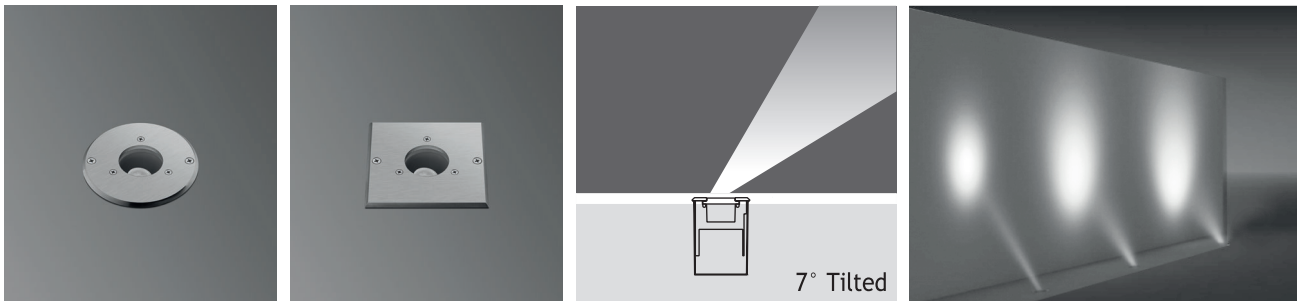

BELKIS 1 RECESSED LED FIXTURES

Class I IP67 IK10

Asymmetrical 7° Tilted BELKIS 1 Fix to Recessing Tube with Silicone

| | 1 x 350 mA (1 W) LED 1 x 700 mA (3 W) LED | Total Lighting Output | Total Lighting Output | | | | |
|-----------------|--|-----------------------|-----------------------|--------|----------|-----------|----------|
| | | | 1W | 3W | 1W Round | 1W Square | 3W Round |
| ☀ Warm White | 3000 K | 85 lm | 225 lm | 405541 | 405551 | 405581 | 405591 |
| ☁ Natural White | 4500 K | 85 lm | 225 lm | 405542 | 405552 | 405582 | 405592 |
| ☀ Cool White | 6000 K | 102 lm | 270 lm | 405543 | 405553 | 405583 | 405593 |

Single color LED options upon request are ;

🟦 Blue 🟡 Amber 🟢 Green 🔴 Red

Voltage : 240V A.C with integrated driver (24V AC or DC on request)

Lens : 10°, 25°, 40°

Diffuser : Clear Glass with painted circumference 8 mm (Frosted Glass on request)

Cable : Potted 5 m 3x0,75 H03 VV-F

Asymmetrical 7° Tilted BELKIS 1 Fix to Recessing Tube with Screws

| | 1 x 350 mA (1 W) LED 1 x 700 mA (3 W) LED | Total Lighting Output | Total Lighting Output | | | | |
|-----------------|--|-----------------------|-----------------------|--------|----------|-----------|----------|
| | | | 1W | 3W | 1W Round | 1W Square | 3W Round |
| ☀ Warm White | 3000 K | 85 lm | 225 lm | 405561 | 405571 | 405601 | 405611 |
| ☁ Natural White | 4500 K | 85 lm | 225 lm | 405562 | 405572 | 405602 | 405612 |
| ☀ Cool White | 6000 K | 102 lm | 270 lm | 405563 | 405573 | 405603 | 405613 |