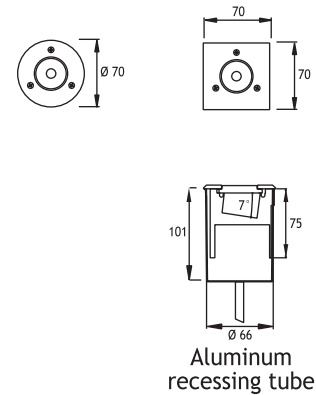

Cable : Potted 5 m 3x0,75 H03 VV-F

Asymmetrical 7° Tilted BELKIS 1 Fix to Recessing Tube with Screws

| | 1 x 350 mA (1 W) LED 1 x 700 mA (3 W) LED | Total Lighting Output | Total Lighting Output | | | | |
|-----------------|--|-----------------------|-----------------------|--------|----------|-----------|----------|
| | | | 1W | 3W | 1W Round | 1W Square | 3W Round |
| ☀ Warm White | 3000 K | 85 lm | 225 lm | 405561 | 405571 | 405601 | 405611 |
| ☁ Natural White | 4500 K | 85 lm | 225 lm | 405562 | 405572 | 405602 | 405612 |
| ☀ Cool White | 6000 K | 102 lm | 270 lm | 405563 | 405573 | 405603 | 405613 |

Cable : Potted 5 m 3x0,75 H03 VV-F