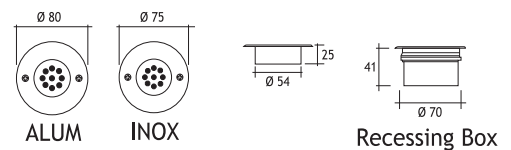

9 x 20 mA LIGHTING LEADS	Code No	
	Alum	Inox
☀ Warm White	416261	416271

9 x 20 mA BACKLIGHTING LEADS	Code No	
	Alum	Inox
☀ Warm White	417191	417201

Single color LED options upon request are ;

🟦 Blue 🟡 Amber 🟢 Green 🔴 Red