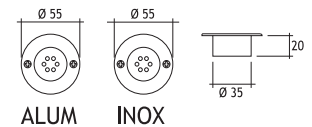

Standard with 5m 3x0,75 H03 VV-F cable

Available with springs for false ceiling.

6 x 20 mA LIGHTING LEADS	Code No	
	Alum	Inox
☀ Warm White	416201	416211

6 x 20 mA BACKLIGHTING LEADS	Code No	
	Alum	Inox
☀ Warm White	417101	417111