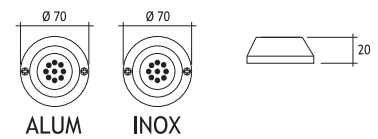

9 x 20 mA LIGHTING LEDS	Code No	
	Alum	Inox
☀ Warm White	417751	417761

9 x 20 mA BACKLIGHTING LEDS	Code No	
	Alum	Inox
☀ Warm White	417271	417281

Single color LED options upon request are ;

🟦 Blue 🟡 Amber 🟢 Green 🔴 Red