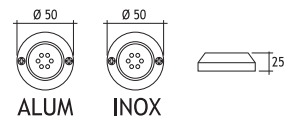

🟦 Blue 🟡 Amber 🟢 Green 🔴 Red

BELKIS 0 SURFACE MOUNTED LED FIXTURES

Class II IP67

Available in any of these RAL colors

Voltage : 240V A.C
(12V AC or DC, 24V AC or DC on request)

Diffuser : Clear Acrylic

Standard with 5m 3x0,75 H03 VV-F cable