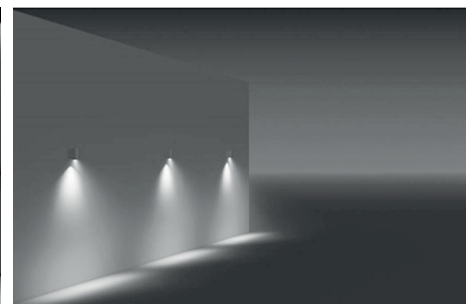

CERAMUS 2

LED APPLIQUES

Class I IP65

Available in any of these RAL colors

- Body**
Die cast aluminium
- Paint**
Electrostatic powder
- Bracket**
Die cast aluminium
- Diffuser**
Tempered Glass or acrylic
- Gaskets**
Silicon

- Voltage** : 240V A.C with integrated driver
(24V AC or DC on request)
- Lens** : 10°, 25°, 40°
- Diffuser** : Clear Glass 8 mm (Frosted Glass on request)
- Pipe** : Length can be adjusted upon request