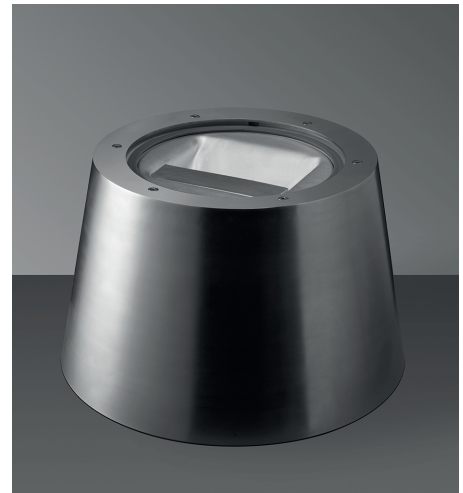

KNIDOS SURFACE MOUNTED FIXTURES

Class I IP67 IK10

The Knidos Surface Mounted Uplighter, completely made of 316L stainless steel is ideal for areas where corrosive agents such as salt water or fertilizers would harm aluminium fixtures. The fixture can be mounted without harm to any surface and therefore is ideal for protected and historical sites where mounting recessed fixtures is not permitted.

Cover

316L Stainless steel

Outer Body

316L Stainless steel

Inner Body

Glass reinforced polyester

Diffusers

12 mm Tempered Glass

Gaskets

Silicone

Screws

316L Stainless Steel

METAL HALIDE 35W / 70W

Lampholder : Rx 7s-24

Reflector : Asymmetric 50°

Diffuser : Clear Glass