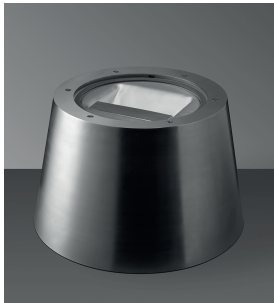

KNIDOS SURFACE MOUNTED FIXTURES

Class I IP67 IK10

The Knidos Surface Mounted Uplighter, completely made of 316L stainless steel is ideal for areas where corrosive agents such as salt water or fertilizers would harm aluminium fixtures. The fixture can be mounted without harm to any surface and therefore is ideal for protected and historical sites where mounting recessed fixtures is not permitted.

Cover

316L Stainless steel

Outer Body

316L Stainless steel

Inner Body

Glass reinforced polyester

Diffusers

12 mm Tempered Glass

Gaskets

Silicone

Screws

316L Stainless Steel

METAL HALIDE 35W / 70W

Lampholder : Rx 7s-24

Reflector : Asymmetric 50°

Diffuser : Clear Glass