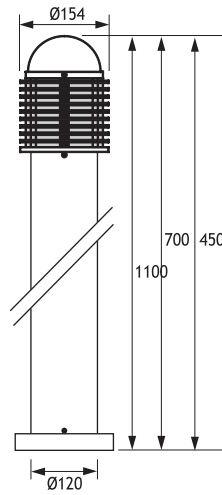

POLARIS 1 ALUMINIUM BOLLARDS

Class I IP43 IK10

Available in any of these RAL colors

7004	7016	9005	9016	6002	1015
------	------	------	------	------	------

- Bottom Base**
Polyamide (black color)
- Outer Grill**
Die cast aluminium
- Pipe**
Extrusion aluminium
- Paint**
Electrostatic powder
- Diffuser**
Polycarbonate or
Glass (incandescent and mercury lamps)
- Anchor**

POLARIS 1 (110 CM)

CODE NO 124311
MERCURY 80W E27

Anchor

Code No 953611

Code Number should be indicated along with bollard code number