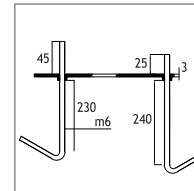

POLARIS 1 ALUMINIUM BOLLARDS

Class I IP43 IK10

Available in any of these RAL colors

7004	7016	9005	9016	6002	1015
------	------	------	------	------	------

- Bottom Base**
Polyamide (black color)
- Outer Grill**
Die cast aluminium
- Pipe**
Extrusion aluminium
- Paint**
Electrostatic powder
- Diffuser**
Polycarbonate or
Glass (incandescent and mercury lamps)
- Anchor**

POLARIS 1 (110 CM)

CODE NO 124311
MERCURY 80W E27

Anchor

Code No 953611

Code Number should be indicated along with bollard code number