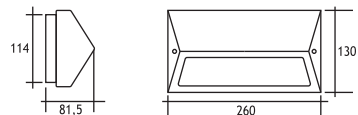

### Recessing Box

Galvanized steel

(for recessed types only)

Lampholder : G24 d-1

Diffuser : Frosted Glass

1 x 350 mA (10 W) LED		Total Lighting Output	Code No
☰ Natural White	4000 K	107 lm	503602