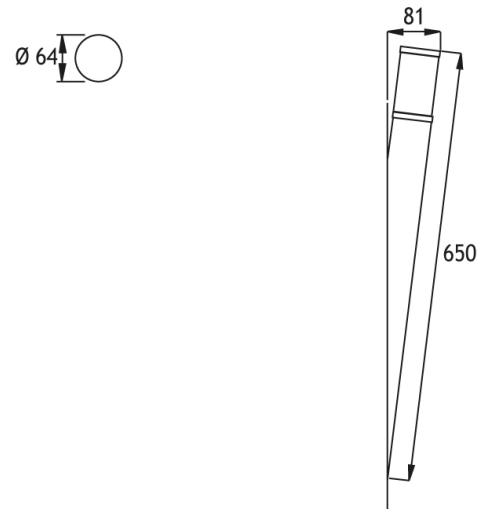

BELKIS TORCH Series

Belkis 1

Spec-Sheet

Code : 293201

General

Place of use : Exterior

Physical

Paint : Electrostatic powder
Body : Aluminium profile
Cover : Die cast aluminium
Gaskets : Silicone
Bracket : Die cast aluminium
Mounting type : Wall mounted

Dimension

External diameter (mm) : 64
Height (mm) : 650

Optical

Aiming : Fixed
Light emission : Symmetrical
Diffuser : Acrylic pipe

Lamp

Lamps description : Fsq 13w g24q-1
Number of heads : 1
Number of lamps : 1

Electrical

Control gear availability : Included
Control gear mounting : Integral
Control gear type : Electronic
Connections : Ip connection box

Lighting properties

Color rendering (cri) : >85

technical drawings