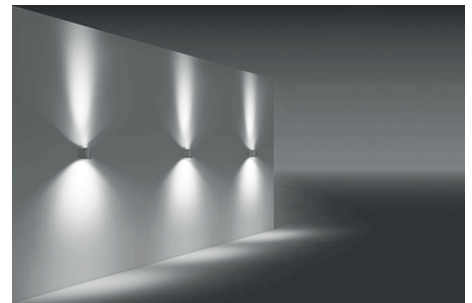

- Voltage** : 240V A.C with integrated driver  
(24V AC or DC on request)
- Lens** : 10°, 25°, 40°
- Diffuser** : Clear Glass 8 mm (Frosted Glass on request)
- Pipe** : Length can be adjusted upon request