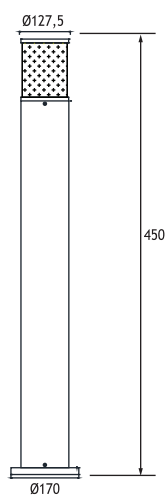

GOREME 2

LED BOLLARDS

Class I IP65 IK10

Available in any of these RAL colors

- Bottom Base**
Polyamide (black color)
- Inner Grill**
Polycarbonate
- Pipe**
Extrusion aluminium
- Paint**
Electrostatic powder
- Diffuser**
Polycarbonate
- Anchor**

- Voltage** : 240V AC with integrated driver
(24V AC or DC on request)
- Cable** : Potted 5 m 3x0,75 H03 VV-F

GOREME 2 (45 CM)		Total Lighting Output	Code No
4 x 350 mA (12 W) LINEAR LED			
☀ Warm White	3000 K	1054 lm	127501