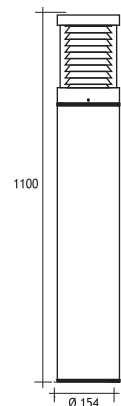

ATLANTIS (45 CM)

 CODE NO 409001
LÍNEAR LED (4W)

CODE NO 409011
ELECTRONIC FLUO. 23W E27

CODE NO 409021
FLUO. 26W G24 q-3

ATLANTIS (70 CM)

 CODE NO 409101
LÍNEAR LED (4W)

CODE NO 409111
ELECTRONIC FLUO. 23W E27

CODE NO 409121
FLUO. 26W G24 q-3

ATLANTIS (110 CM)

 CODE NO 409201
LÍNEAR LED (4W)

CODE NO 409211
ELECTRONIC FLUO. 23W E27

CODE NO 409221
FLUO. 26W G24 q-3

ATLANTIS MARINE BOLLARD

Class I IP65 IK08

EMFA's Atlantis bollard is made of a combination 316L stainless steel and polycarbonate for use in all weather conditions without risk of corrosion. The bollard is designed to light pathways, landscapes and open spaces. The unit comes in 3 sizes: 450mm, 700mm, and 1100mm, as well as with 2 lamp options: LED and Fluorescent. The bollard can have a polished, brushed, or matt finish. An optional galvanized steel anchorage kit is available for mounting into concrete. An alternative option is sleeve anchors for mounting onto existing concrete.

Anchor

Code No 955201

Code Number should be indicated along with bollard code number

- Head**
- 316L Stainless Steel
- Diffuser**
- Clear Polycarbonate
- Pipe**
- 316L Stainless Steel
- Isolation Belt**
- Polycarbonate
- Finish**
- Brushed