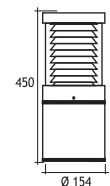

ATLANTIS (45 CM)

CODE NO 410001
4x350mA LINEAR LED (4W)

CODE NO 410011
ELECTRONIC FLUO. 23W E27

CODE NO 410021
FLUO. 26W G24 q-3