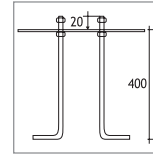

ATLANTIS MARINE BOLLARD

Class I IP65 IK08

EMFA's Atlantis bollard is made of a combination 316L stainless steel and polycarbonate for use in all weather conditions without risk of corrosion. The bollard is designed to light pathways, landscapes and open spaces. The unit comes in 3 sizes: 450mm, 700mm, and 1100mm, as well as with 2 lamp options: LED and Fluorescent. The bollard can have a polished, brushed, or matt finish. An optional galvanized steel anchorage kit is available for mounting into concrete. An alternative option is sleeve anchors for mounting onto existing concrete.

Anchor

Code No 955201

Code Number should be indicated along with bollard code number

Head
316L Stainless Steel
Diffuser
Clear Polycarbonate
Pipe
316L Stainless Steel
Isolation Belt
Polycarbonate
Finish
Polished

CODE NO 409121
FLUO. 26W G24 q-3

ATLANTIS (110 CM)

 CODE NO 409201
LÍNEAR LED (4W)

CODE NO 409211
ELECTRONIC FLUO. 23W E27

CODE NO 409221
FLUO. 26W G24 q-3

ATLANTIS MARINE BOLLARD

Class I IP65 IK08

EMFA's Atlantis bollard is made of a combination 316L stainless steel and polycarbonate for use in all weather conditions without risk of corrosion. The bollard is designed to light pathways, landscapes and open spaces. The unit comes in 3 sizes: 450mm, 700mm, and 1100mm, as well as with 2 lamp options: LED and Fluorescent. The bollard can have a polished, brushed, or matt finish. An optional galvanized steel anchorage kit is available for mounting into concrete. An alternative option is sleeve anchors for mounting onto existing concrete.