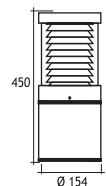

ATLANTIS (45 CM)

CODE NO 409001
LÍNEAR LED (4W)

CODE NO 409011
ELECTRONIC FLUO. 23W E27

CODE NO 409021
FLUO. 26W G24 q-3