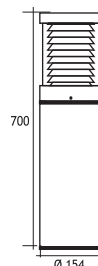

ATLANTIS (70 CM)

CODE NO 410101
4x350mA LINEAR LED (4W)

CODE NO 410111
ELECTRONIC FLUO. 23W E27

CODE NO 410121
FLUO. 26W G24 q-3