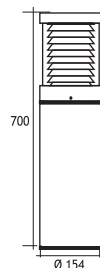

ATLANTIS (45 CM)

 CODE NO 409001
LÍNEAR LED (4W)

CODE NO 409011
ELECTRONIC FLUO. 23W E27

CODE NO 409021
FLUO. 26W G24 q-3

ATLANTIS (70 CM)

 CODE NO 409101
LÍNEAR LED (4W)

CODE NO 409111
ELECTRONIC FLUO. 23W E27

CODE NO 409121
FLUO. 26W G24 q-3

ATLANTIS (110 CM)

 CODE NO 409201
LÍNEAR LED (4W)

CODE NO 409211
ELECTRONIC FLUO. 23W E27

CODE NO 409221
FLUO. 26W G24 q-3

ATLANTIS MARINE BOLLARD

Class I IP65 IK08

EMFA's Atlantis bollard is made of a combination 316L stainless steel and polycarbonate for use in all weather conditions without risk of corrosion. The bollard is designed to light pathways, landscapes and open spaces. The unit comes in 3 sizes: 450mm, 700mm, and 1100mm, as well as with 2 lamp options: LED and Fluorescent. The bollard can have a polished, brushed, or matt finish. An optional galvanized steel anchorage kit is available for mounting into concrete. An alternative option is sleeve anchors for mounting onto existing concrete.