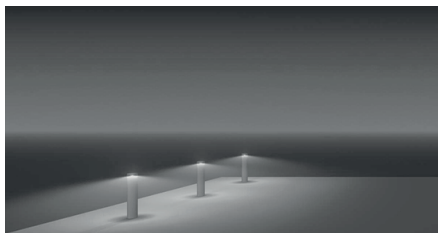

ATLANTIS MARINE BOLLARD

Class I IP65 IK08

EMFA's Atlantis bollard is made of a combination 316L stainless steel and polycarbonate for use in all weather conditions without risk of corrosion. The bollard is designed to light pathways, landscapes and open spaces. The unit comes in 3 sizes: 450mm, 700mm, and 1100mm, as well as with 2 lamp options: LED and Fluorescent. The bollard can have a polished, brushed, or matt finish. An optional galvanized steel anchorage kit is available for mounting into concrete. An alternative option is sleeve anchors for mounting onto existing concrete.

Anchor

Code No 955201

Code Number should be indicated along with bollard code number