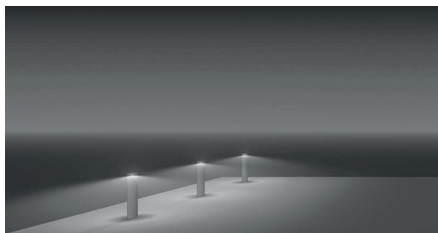

ATLANTIS MARINE BOLLARD

Class I IP65 IK08

EMFA's Atlantis bollard is made of a combination 316L stainless steel and polycarbonate for use in all weather conditions without risk of corrosion. The bollard is designed to light pathways, landscapes and open spaces. The unit comes in 3 sizes: 450mm, 700mm, and 1100mm, as well as with 2 lamp options: LED and Fluorescent. The bollard can have a polished, brushed, or matt finish. An optional galvanized steel anchorage kit is available for mounting into concrete. An alternative option is sleeve anchors for mounting onto existing concrete.

Anchor

Code No 955201

Code Number should be indicated along with bollard code number

Head
316L Stainless Steel
Diffuser
Clear Polycarbonate
Pipe
316L Stainless Steel
Isolation Belt
Polycarbonate
Finish
Polished

CODE NO 409121
FLUO. 26W G24 q-3

ATLANTIS (110 CM)

 CODE NO 409201
LÍNEAR LED (4W)

CODE NO 409211
ELECTRONIC FLUO. 23W E27

CODE NO 409221
FLUO. 26W G24 q-3

ATLANTIS MARINE BOLLARD

Class I IP65 IK08

EMFA's Atlantis bollard is made of a combination 316L stainless steel and polycarbonate for use in all weather conditions without risk of corrosion. The bollard is designed to light pathways, landscapes and open spaces. The unit comes in 3 sizes: 450mm, 700mm, and 1100mm, as well as with 2 lamp options: LED and Fluorescent. The bollard can have a polished, brushed, or matt finish. An optional galvanized steel anchorage kit is available for mounting into concrete. An alternative option is sleeve anchors for mounting onto existing concrete.