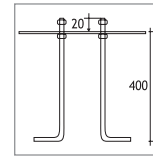

CODE NO 409121
FLUO. 26W G24 q-3

ATLANTIS (110 CM)

 CODE NO 409201
LÍNEAR LED (4W)

CODE NO 409211
ELECTRONIC FLUO. 23W E27

CODE NO 409221
FLUO. 26W G24 q-3

ATLANTIS MARINE BOLLARD

Class I IP65 IK08

EMFA's Atlantis bollard is made of a combination 316L stainless steel and polycarbonate for use in all weather conditions without risk of corrosion. The bollard is designed to light pathways, landscapes and open spaces. The unit comes in 3 sizes: 450mm, 700mm, and 1100mm, as well as with 2 lamp options: LED and Fluorescent. The bollard can have a polished, brushed, or matt finish. An optional galvanized steel anchorage kit is available for mounting into concrete. An alternative option is sleeve anchors for mounting onto existing concrete.

Anchor

Code No 955201

Code Number should be indicated along with bollard code number

- Head**
- 316L Stainless Steel
- Diffuser**
- Clear Polycarbonate
- Pipe**
- 316L Stainless Steel
- Isolation Belt**
- Polycarbonate
- Finish**
- Brushed