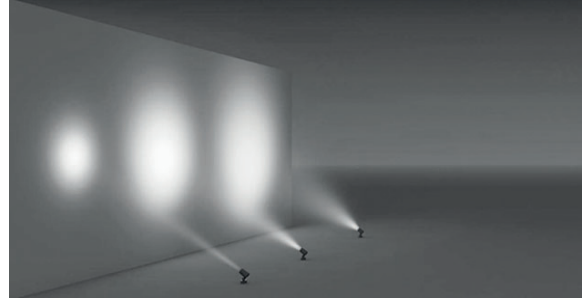

ATLANTIS

NEARWATER LED SPOT Class III IP67 IK10

ATLANTIS 5

6 x 350 mA (6 W) LED
6 x 700 mA (18 W) LED

		Total Lighting Output		Code No	
		6W	18W	6W	18W
☀ Warm White	3000 K	510 lm	1350 lm	412341	421971
☁ Natural White	4500 K	510 lm	1350 lm	412346	421972
☀ Cool White	6000 K	612 lm	1620 lm	412347	421973

Single color LED options upon request are ;

● Blue ● Amber ● Green ● Red

- Voltage** : 12V AC or DC (24V AC or DC on request)
- Lens** : 10°, 25°, 40°
- Diffuser** : 8 mm Clear Glass (Frosted Glass on request)
- Cable** : Potted 5 m 2x0,75 H03 VV-F