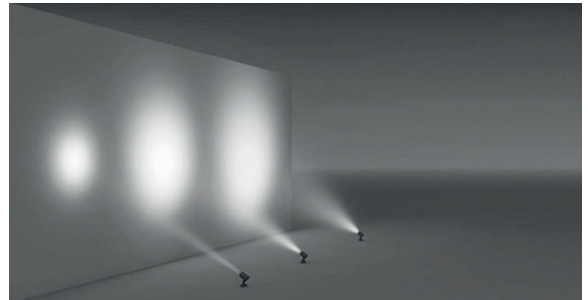

ATLANTIS 5

9 x 350 mA (9 W) LED
9 x 700 mA (27 W) LED

		Total Lighting Output		Code No	
		9W	27W	9W	27W
☀ Warm White	3000 K	765 lm	2100 lm	412351	421981
☁ Natural White	4500 K	765 lm	2100 lm	412356	421982
☀ Cool White	6000 K	918 lm	2520 lm	412357	421983
● Red ● Green ● Blue	RGB				412361

Single color LED options upon request are ;

● Blue ● Amber ● Green ● Red

- **Voltage** : 12V AC or DC (24V AC or DC on request)
- **Lens** : 10°, 25°, 40°
- **Diffuser** : 8 mm Clear Glass (Frosted Glass on request)
- **Cable** : Potted 5 m 2x0,75 H03 VV-F