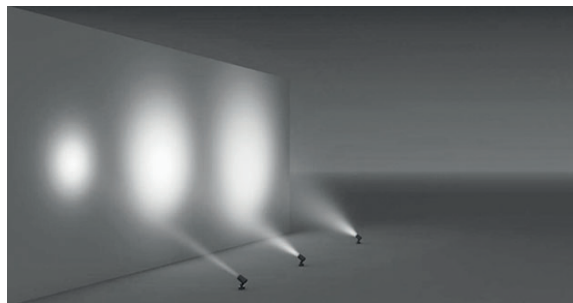

ATLANTIS 5

	9 x 350 mA (9 W) LED 9 x 700 mA (27 W) LED	Color	Total Lighting Output		Code No	
			9W	27W	9W	27W
☀	Warm White	3000 K	765 lm	2100 lm	412321	421951
☁	Natural White	4500 K	765 lm	2100 lm	412326	421952
☀	Cool White	6000 K	918 lm	2520 lm	412327	421953
●	RGB				412331	

Single color LED options upon request are ;

● Blue ● Amber ● Green ● Red

- **Voltage** : 12V AC or DC (24V AC or DC on request)
- **Lens** : 10°, 25°, 40°
- **Diffuser** : 8 mm Clear Glass (Frosted Glass on request)
- **Cable** : Potted 5 m 2x0,75 H03 VV-F