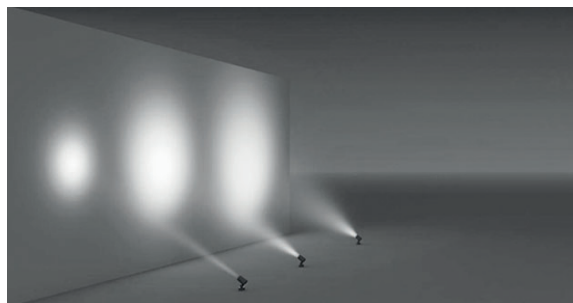

ATLANTIS

NEARWATER LED SPOT Class III IP67 IK10

ATLANTIS 5

	6 x 350 mA (6 W) LED 6 x 700 mA (18 W) LED	Color	Total Lighting Output		Code No	
			6W	18W	6W	18W
☀	Warm White	3000 K	510 lm	1350 lm	412311	421961
☁	Natural White	4500 K	510 lm	1350 lm	412316	421962
☀	Cool White	6000 K	612 lm	1620 lm	412317	421963

Single color LED options upon request are ;

● Blue ● Amber ● Green ● Red

- **Voltage** : 12V AC or DC (24V AC or DC on request)
- **Lens** : 10°, 25°, 40°
- **Diffuser** : 8 mm Clear Glass (Frosted Glass on request)
- **Cable** : Potted 5 m 2x0,75 H03 VV-F