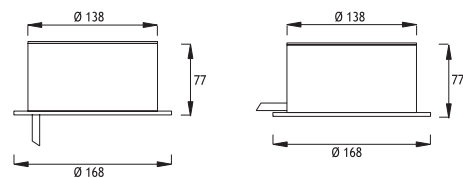

Cable exits from bottom   Cable exits from side