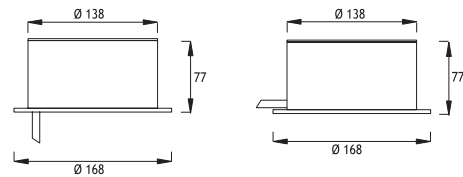

ATLANTIS

NEARWATER SURFACE MOUNTED LED FIXTURES Class III IP67 IK10

ATLANTIS 5

- Voltage** : 24V AC or DC on request
- Lens** : 10°, 25°, 40°
- Diffuser** : 8 mm Clear Glass (Frosted Glass on request)
- Cable** : Potted 5 m 2x0,75 H03 VV-F

Single color LED options upon request are ;

- 🟦 Blue
- 🟡 Amber
- 🟢 Green
- 🔴 Red

Cable exits from bottom Cable exits from side

- Voltage** : 40V DC
- Lens** : 25°, 40°
- Diffuser** : 8 mm Clear Glass (Frosted Glass on request)
- Cable** : Potted 10m 4x0,75 H03 VV-F