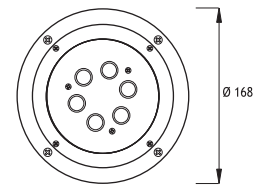

ATLANTIS

NEARWATER SURFACE MOUNTED LED FIXTURES Class III IP67 IK10

ATLANTIS 5

- Voltage** : 24V AC or DC on request
- Lens** : 10°, 25°, 40°
- Diffuser** : 8 mm Clear Glass (Frosted Glass on request)
- Cable** : Potted 5 m 2x0,75 H03 VV-F

		Total Lighting Output		Code No	
		6W	18W	6W	18W
☀️ Warm White	3000 K	510 lm	1350 lm	412251	421931
☁️ Natural White	4500 K	510 lm	1350 lm	412256	421932
❄️ Cool White	6000 K	612 lm	1620 lm	412257	421933

Single color LED options upon request are ;

- 🟦 Blue
- 🟡 Amber
- 🟢 Green
- 🔴 Red

Cable exits from bottom Cable exits from side

- Voltage** : 40V DC
- Lens** : 25°, 40°
- Diffuser** : 8 mm Clear Glass (Frosted Glass on request)
- Cable** : Potted 10m 4x0,75 H03 VV-F