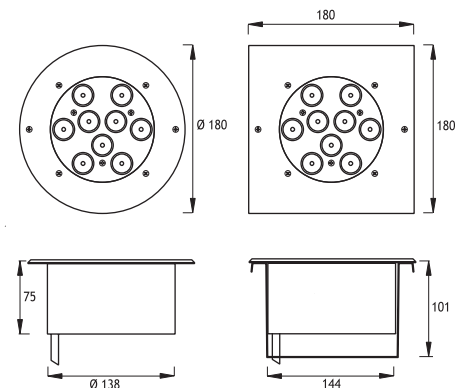

Aluminum recessing tube

ATLANTIS 5 With Recessing Tube

9 x 350 mA (9 W) LED
9 x 700 mA (27 W) LED

| | Total Lighting Output | Total Lighting Output | | 9W Round | 9W Square | 27W Round | 27W Square |
|----------------------|-----------------------|-----------------------|---------|----------|-----------|-----------|------------|
| | | 9W | 27W | | | | |
| ☀ Warm White | 3000 K | 765 lm | 2100 lm | 412181 | 412191 | 421911 | 421921 |
| ☁ Natural White | 4500 K | 765 lm | 2100 lm | 412186 | 412196 | 421912 | 421922 |
| ☀ Cool White | 6000 K | 810 lm | 2520 lm | 412187 | 412197 | 421913 | 421923 |
| ● Red ● Green ● Blue | RGB | | | | | 412201 | 412211 |

Single color LED options upon request are ;

● Blue ● Amber ● Green ● Red

Voltage : 12V AC or DC (24V AC or DC on request)

Lens : 10°, 25°, 40°

Diffuser : 8 mm Clear Glass (Frosted Glass on request)

Cable : Potted 5 m 2x0,75 H03 VV-F