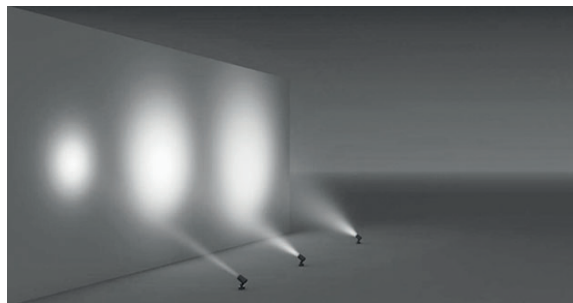

ATLANTIS 4

			Total Lighting Output		Code No	
			9W	27W	9W	27W
☀	Warm White	3000 K	765 lm	2100 lm	421601	421611
☁	Natural White	4500 K	765 lm	2100 lm	421602	421612
☀	Cool White	6000 K	918 lm	2520 lm	421603	421613

Single color LED options upon request are ;

● Blue ● Amber ● Green ● Red

- **Voltage** : 12V AC or DC (24V AC or DC on request)
- **Lens** : 10°, 25°, 40°
- **Diffuser** : 8 mm Clear Glass (Frosted Glass on request)
- **Cable** : Potted 5 m 2x0,75 H03 VV-F