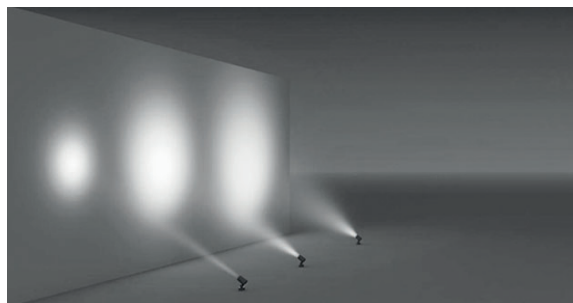

ATLANTIS

NEARWATER LED SPOT Class III IP67 IK10

ATLANTIS 3

| | | | Total Lighting Output | | Code No | |
|---|---------------|--------|-----------------------|---------|---------|--------|
| | | | 6W | 18W | 6W | 18W |
| ☀ | Warm White | 3000 K | 510 lm | 1350 lm | 421501 | 421511 |
| ☁ | Natural White | 4500 K | 510 lm | 1350 lm | 421502 | 421512 |
| ☀ | Cool White | 6000 K | 612 lm | 1620 lm | 421503 | 421513 |

Single color LED options upon request are ;

● Blue ● Amber ● Green ● Red

- Voltage** : 12V AC or DC (24V AC or DC on request)
- Lens** : 10°, 25°, 40°
- Diffuser** : 8 mm Clear Glass (Frosted Glass on request)
- Cable** : Potted 5 m 2x0,75 H03 VV-F