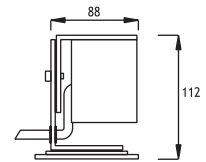

Single color LED options upon request are ;

● Blue ● Amber ● Green ● Red

- **Voltage** : 12V AC or DC (24V AC or DC on request)
- **Lens** : 10°, 25°, 40°
- **Diffuser** : 8 mm Clear Glass (Frosted Glass on request)
- **Cable** : Potted 5 m 2x0,75 H03 VV-F