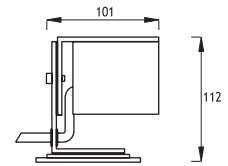

Single color LED options upon request are ;
● Blue ● Amber ● Green ● Red

- **Voltage** : 12V AC or DC (24V AC or DC on request)
- **Lens** : 10°, 25°, 40°
- **Diffuser** : 8 mm Clear Glass (Frosted Glass on request)
- **Cable** : Potted 5 m 2x0,75 H03 VV-F