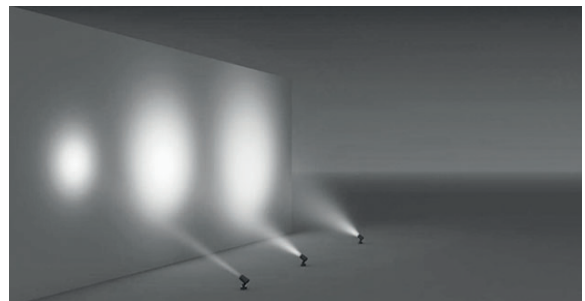

ATLANTIS 1

	1 x 350 mA (1 W) LED 1 x 700 mA (3 W) LED	Total Lighting Output		Code No	
		1W	3W	1W	3W
☀ Warm White	3000 K	85 lm	225 lm	421261	421271
☁ Natural White	4500 K	85 lm	225 lm	421262	421272
☀ Cool White	6000 K	102 lm	270 lm	421263	421273

Single color LED options upon request are ;

● Blue ● Amber ● Green ● Red

- **Voltage** : 12V AC or DC (24V AC or DC on request)
- **Lens** : 10°, 25°, 40°
- **Diffuser** : 8 mm Clear Glass (Frosted Glass on request)
- **Cable** : Potted 5 m 2x0,75 H03 VV-F