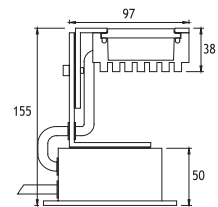

Single color LED options upon request are ;
● Blue ● Amber ● Green ● Red

- **Voltage** : 12V AC or DC (24V AC or DC on request)
- **Lens** : 10°, 25°, 40°
- **Diffuser** : 8 mm Clear Glass (Frosted Glass on request)
- **Cable** : Potted 5 m 2x0,75 H03 VV-F