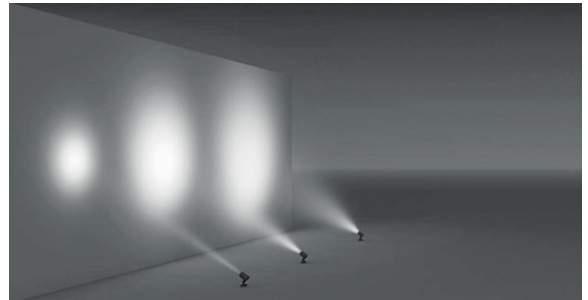

ATLANTIS 1

	3 x 350 mA (3 W) LED 3 x 700 mA (9 W) LED	Total Lighting Output		Code No	
		3W	9W	3W	9W
☀ Warm White	3000 K	255 lm	675 lm	421391	421401
☁ Natural White	4500 K	255 lm	675 lm	421392	421402
☀ Cool White	6000 K	310 lm	810 lm	421393	421403
🌈 RGB					412411

Single color LED options upon request are ;
● Blue ● Amber ● Green ● Red

- **Voltage** : 12V AC or DC (24V AC or DC on request)
- **Lens** : 10°, 25°, 40°
- **Diffuser** : 8 mm Clear Glass (Frosted Glass on request)
- **Cable** : Potted 5 m 2x0,75 H03 VV-F