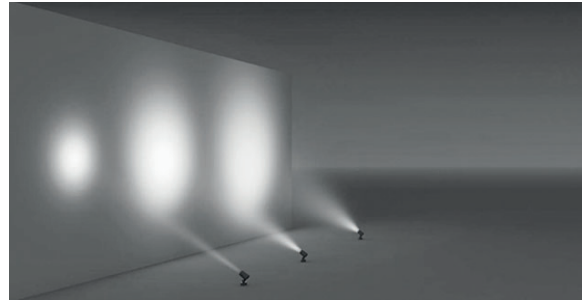

ATLANTIS

NEARWATER SURFACE MOUNTED LED FIXTURES Class III IP67 IK10

ATLANTIS 1

	1 x 350 mA (1 W) LED 1 x 700 mA (3 W) LED	Total Lighting Output	Code No			
			1W	3W	1W	3W
☀ Warm White	3000 K	85 lm	225 lm	412281	421251	
☁ Natural White	4500 K	85 lm	225 lm	412286	421252	
☀ Cool White	6000 K	102 lm	270 lm	412287	421253	

Single color LED options upon request are ;

● Blue ● Amber ● Green ● Red

- **Voltage** : 12V AC or DC (24V AC or DC on request)
- **Lens** : 10°, 25°, 40°
- **Diffuser** : 8 mm Clear Glass (Frosted Glass on request)
- **Cable** : Potted 5 m 2x0,75 H03 VV-F