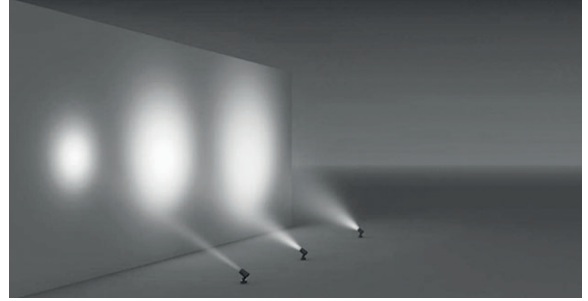

ATLANTIS

NEARWATER LED SPOT Class III IP67 IK10

ATLANTIS 2

	3 x 350 mA (3 W) LED 3 x 700 mA (9 W) LED	Total Lighting Output	Code No			
			3W	9W	3W	9W
☀ Warm White	3000 K	255 lm	675 lm	412291	421381	
☁ Natural White	4500 K	255 lm	675 lm	412296	421382	
☀ Cool White	6000 K	270 lm	810 lm	412297	421383	
🌈 RGB					412301	

Single color LED options upon request are ;
● Blue ● Amber ● Green ● Red

- **Voltage** : 12V AC or DC (24V AC or DC on request)
- **Lens** : 10°, 25°, 40°
- **Diffuser** : 8 mm Clear Glass (Frosted Glass on request)
- **Cable** : Potted 5 m 2x0,75 H03 VV-F