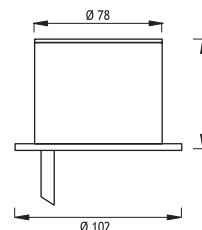

Cable exits from bottom Cable exits from side

ATLANTIS 2

	3 x 350 mA (3 W) LED		3 x 700 mA (9 W) LED		Total Lighting Output		Code No	
			3W	9W	3W	9W	3W	9W
☀ Warm White	3000 K	255 lm	765 lm	412231	421371			
☁ Natural White	4500 K	255 lm	765 lm	412236	421372			
☀ Cool White	6000 K	306 lm	810 lm	412237	421373			
🌈 RGB								412241

Cable exits from bottom Cable exits from side