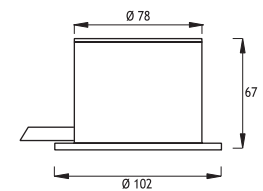

Cable exits from bottom   Cable exits from side