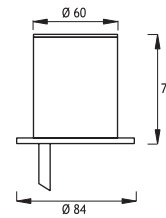

Cable exits from bottom Cable exits from side

ATLANTIS 2

	3 x 350 mA (3 W) LED		3 x 700 mA (9 W) LED		Total Lighting Output		Code No	
			3W	9W	3W	9W	3W	9W
☀ Warm White	3000 K	255 lm	765 lm	412231	421371			
☁ Natural White	4500 K	255 lm	765 lm	412236	421372			
☀ Cool White	6000 K	306 lm	810 lm	412237	421373			
🌈 RGB								412241

Cable exits from bottom Cable exits from side