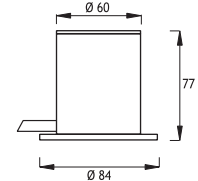

Cable exits from bottom Cable exits from side

ATLANTIS 2

	3 x 350 mA (3 W) LED		3 x 700 mA (9 W) LED		Total Lighting Output		Code No	
			3W	9W	3W	9W	3W	9W
☀ Warm White	3000 K	255 lm	765 lm	412231	421371			
☁ Natural White	4500 K	255 lm	765 lm	412236	421372			
☀ Cool White	6000 K	306 lm	810 lm	412237	421373			
🌈 RGB								412241