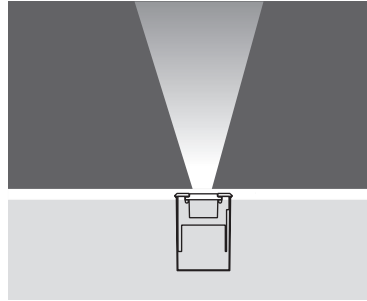

ATLANTIS NEARWATER RECESSED LED FIXTURES

Class III IP67 IK10

ATLANTIS 1 With Recessing Tube

		Total Lighting Output	1W				3W	
			1W	3W	1W Round	1W Square	3W Round	3W Square
☀️ Warm White	3000 K	85 lm	225 lm	412101	412111	421221	421231	
☁️ Natural White	4500 K	85 lm	225 lm	412106	412116	421222	421232	
🌊 Cool White	6000 K	102 lm	270 lm	412107	412117	421223	421233	

Single color LED options upon request are ;

🟦 Blue 🟡 Amber 🟢 Green 🔴 Red

- **Voltage** : 12V AC or DC (24V AC or DC on request)
- **Lens** : 10°, 25°, 40°
- **Diffuser** : 8 mm Clear Glass (Frosted Glass on request)
- **Cable** : Potted 5 m 2x0,75 H03 VV-F