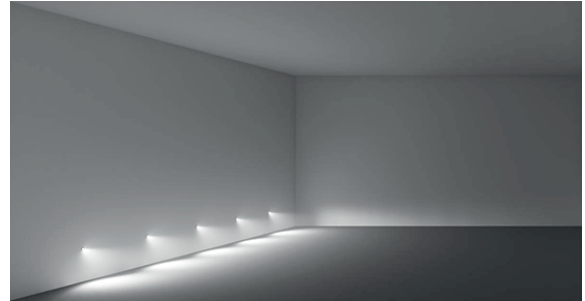

ATLANTIS NEARWATER RECESSED LED FIXTURES

Class III IP67 IK10

ATLANTIS 1 With Recessing Tube

		Total Lighting Output	1W				3W	
			1W	3W	1W Round	1W Square	3W Round	3W Square
☀️ Warm White	3000 K	85 lm	225 lm	412101	412111	421221	421231	
☁️ Natural White	4500 K	85 lm	225 lm	412106	412116	421222	421232	
🌊 Cool White	6000 K	102 lm	270 lm	412107	412117	421223	421233	

Single color LED options upon request are ;

🟦 Blue 🟡 Amber 🟢 Green 🔴 Red

- **Voltage** : 12V AC or DC (24V AC or DC on request)
- **Lens** : 10°, 25°, 40°
- **Diffuser** : 8 mm Clear Glass (Frosted Glass on request)
- **Cable** : Potted 5 m 2x0,75 H03 VV-F