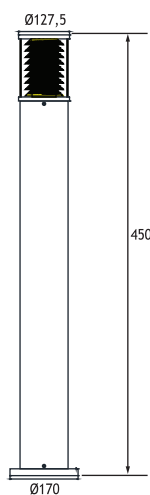

GOREME 1

LED BOLLARDS

Class I IP65 IK10

Available in any of these RAL colors

Bottom Base

Polyamide (black color)

Outer Grill

Die cast aluminium

Voltage : 240V AC with integrated driver

(24V AC or DC on request)

Cable : Potted 5 m 3x0,75 H03 VV-F

GOREME 1 (45 CM)

4 x 700 mA (24 W) LINEAR LED

Total
Lighting
Output

Code No

☾ Natural White