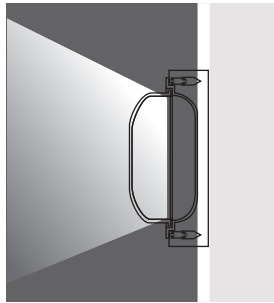

SIDE SURFACE MOUNTED BULKHEADS

Class I IP65 IK08

Available in any of these RAL colors

Body
Die Cast Aluminium
Cover
Die Cast Aluminium
Paint
Electrostatic powder paint
Diffuser
Pressed glass or polycarbonate

SIDE 3

SIDE 3

Lampholder: E27

INCANDESCENT 75W Code No

Glass Diffuser 507101