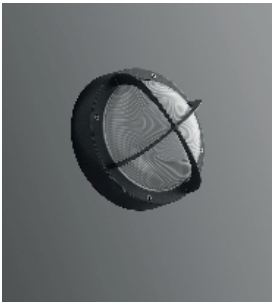

SIDE SURFACE MOUNTED BULKHEADS

Class I IP65 IK08

Available in any of these RAL colors

Body
Die Cast Aluminium
Cover
Die Cast Aluminium
Paint
Electrostatic powder paint
Diffuser
Pressed glass or polycarbonate

SIDE 3

SIDE 3

Lampholder: E27

INCANDESCENT 75W Code No

Glass Diffuser 507101