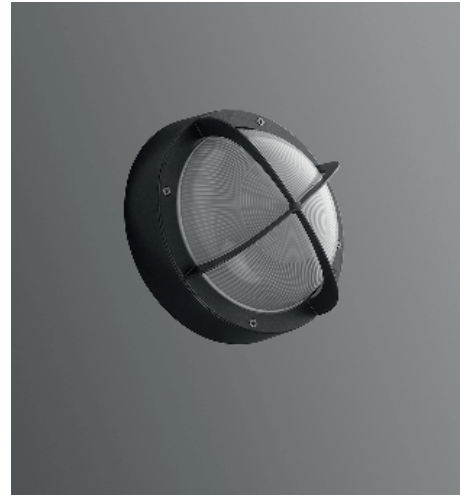

SIDE SURFACE MOUNTED BULKHEADS

Class I IP65 IK08

Available in any of these RAL colors

Body
Die Cast Aluminium
Cover
Die Cast Aluminium
Paint
Electrostatic powder paint
Diffuser
Pressed glass or polycarbonate

SIDE 3

SIDE 3

Lampholder: E27

INCANDESCENT 75W Code No

Glass Diffuser 507101