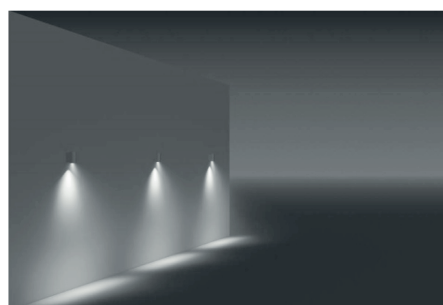

SQUARE MINI LED APPLIQUES

LED DRIVER IN HADE

Class I IP65 IK10

Available in any of these RAL colors

“Customization” is EMFA’s standard

EMFA offers many combinations for each fixture, as all fixtures are made in house. A combination of 6 standard paint colors, 8 LED colors, 2 wattages, and 5 or more lenses and reflectors are available to make the fixture suitable for the required application. This is done without increasing lead-time and is available for large as well as small quantities.

Body

Die cast aluminium

Paint

Electrostatic powder

Gaskets

Silicone

Diffusers

Tempered Glass