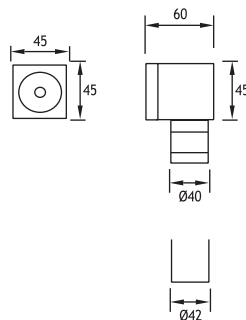

- Voltage** : 240V A.C with integrated driver
(24V AC or DC on request)
- Lens** : 10°, 25°, 40°
- Diffuser** : Clear Glass 8 mm (Frosted Glass on request)
- Cable** : Potted 2 m 3x0,75 H03 VV-F

		Total		Code No
		Lighting Output		
		1W	3W	3W
☀ Warm White	3000 K	85 lm	225 lm	298011

Honeycomb
Code No: 953541

Aluminium Recessing
Box