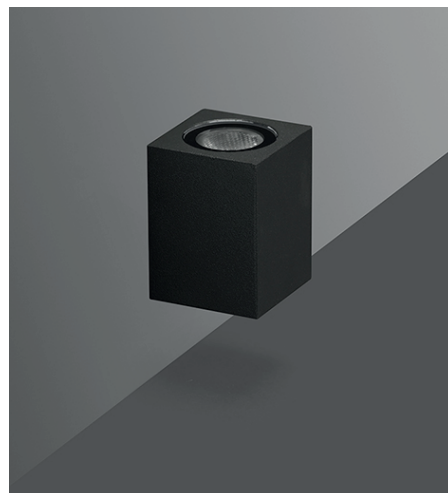

SQUARE MINI LED APPLIQUES

LED DRIVER IN HADE

Class I IP65 IK10

Available in any of these RAL colors

“Customization” is EMFA’s standard

EMFA offers many combinations for each fixture, as all fixtures are made in house. A combination of 6 standard paint colors, 8 LED colors, 2 wattages, and 5 or more lenses and reflectors are available to make the fixture suitable for the required application. This is done without increasing lead-time and is available for large as well as small quantities.

Body

Die cast aluminium

Paint

Electrostatic powder

Gaskets

Silicone

Diffusers

Tempered Glass

- Voltage** : 240V A.C with integrated driver
(24V AC or DC on request)
- Lens** : 10°, 25°, 40°
- Diffuser** : Clear Glass 8 mm (Frosted Glass on request)
- Cable** : Potted 2 m 3x0,75 H03 VV-F

		Total		Code No
		Lighting Output		
		1W	3W	3W
☀ Warm White	3000 K	85 lm	225 lm	298011