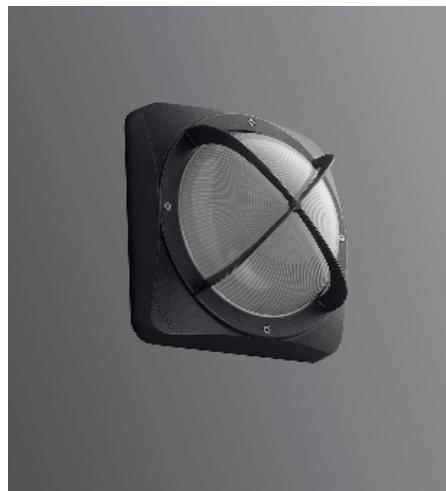

# PERGE SURFACE MOUNTED BULKHEADS

## Class I IP67 IK08

Available in any of these RAL colors

**Body**  
Die Cast Aluminium  
**Cover**  
Die Cast Aluminium  
**Paint**  
Electrostatic powder paint  
**Diffuser**  
Pressed glass or polycarbonate