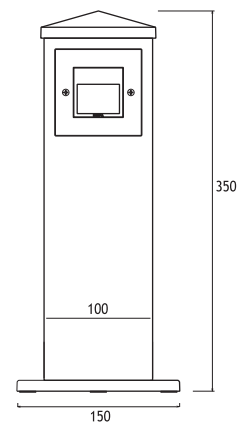

BELLA

LED BOLLARDS

Class I IP65 IK08

Available in any of these RAL colors

- Head**
- Die cast aluminium
- Diffuser**
- Tempered Glass 4 mm
- Pipe**
- Extrusion aluminium
- Base**
- Polyamide (black color)
- Paint**
- Electrostatic powder

Two Ways Asymmetrical

Voltage : 240V AC with integrated driver
(12V DC or 24V DC on request)

Diffuser : Clear Glass 4 mm

Cable : Potted 5 m 3x0,75 H03 VV-F

2x1 Linear LED 3W		Total Lighting Output	Code No
☀ Warm White	3000 K	255 lm	149111