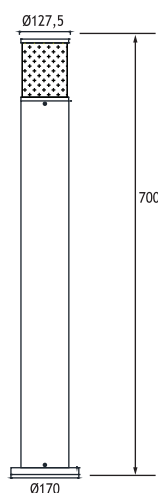

GOREME 2

LED BOLLARDS

Class I IP65 IK10

Available in any of these RAL colors

- Bottom Base**
Polyamide (black color)
- Inner Grill**
Polycarbonate
- Pipe**
Extrusion aluminium
- Paint**
Electrostatic powder
- Diffuser**
Polycarbonate
- Anchor**

- Voltage** : 240V AC with integrated driver
(24V AC or DC on request)
- Cable** : Potted 5 m 3x0,75 H03 VV-F

GOREME 2 (70 CM)		Total Lighting Output	Code No
4 x 350 mA (12 W) LINEAR LED			
☀ Warm White	3000 K	1054 lm	127601